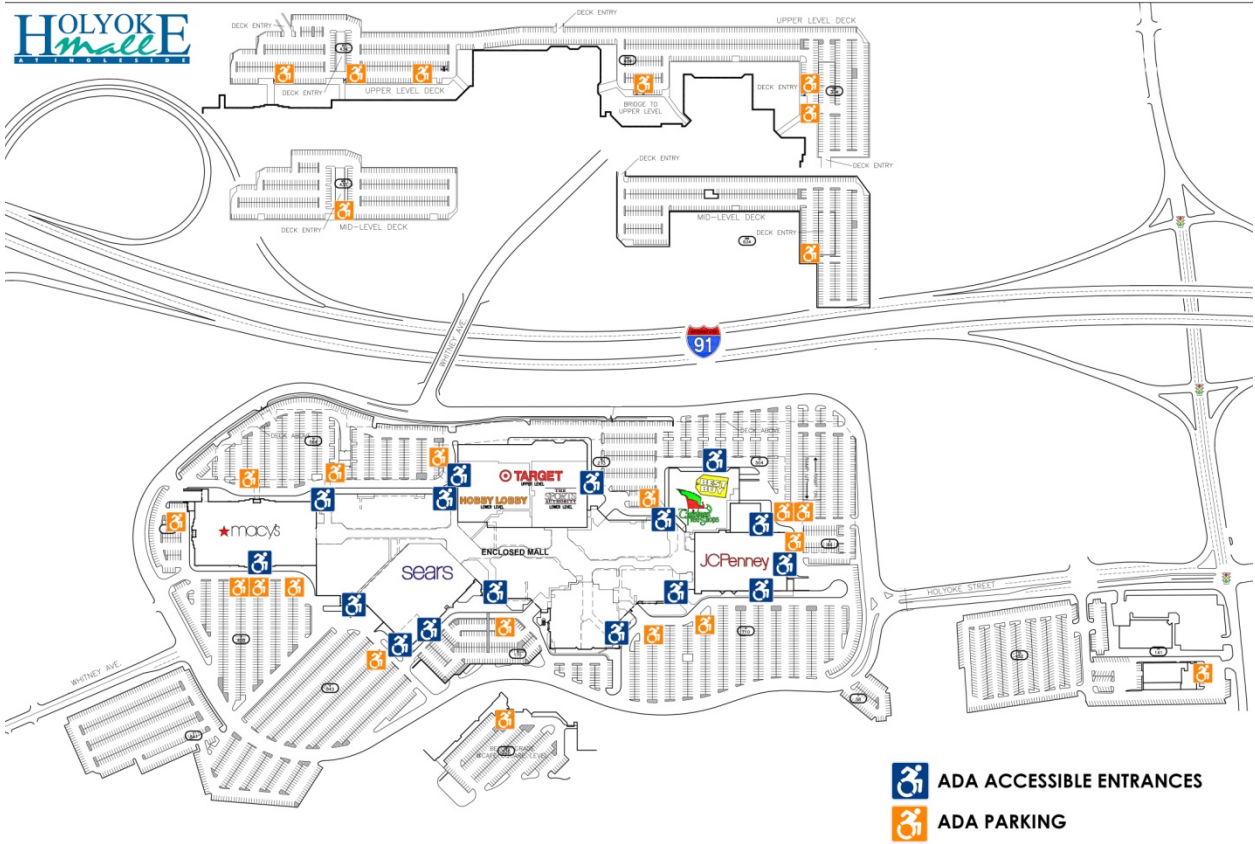

HOLYOKE MALL

ADA ACCESSIBILITY MAP

ADA accessible entrances are identified below and ample parking is available throughout the site. Thank you for shopping at Holyoke Mall.

Handicap Accessible restrooms can be found here:

In addition, please visit our anchor stores for family style and handicap accessible restrooms.