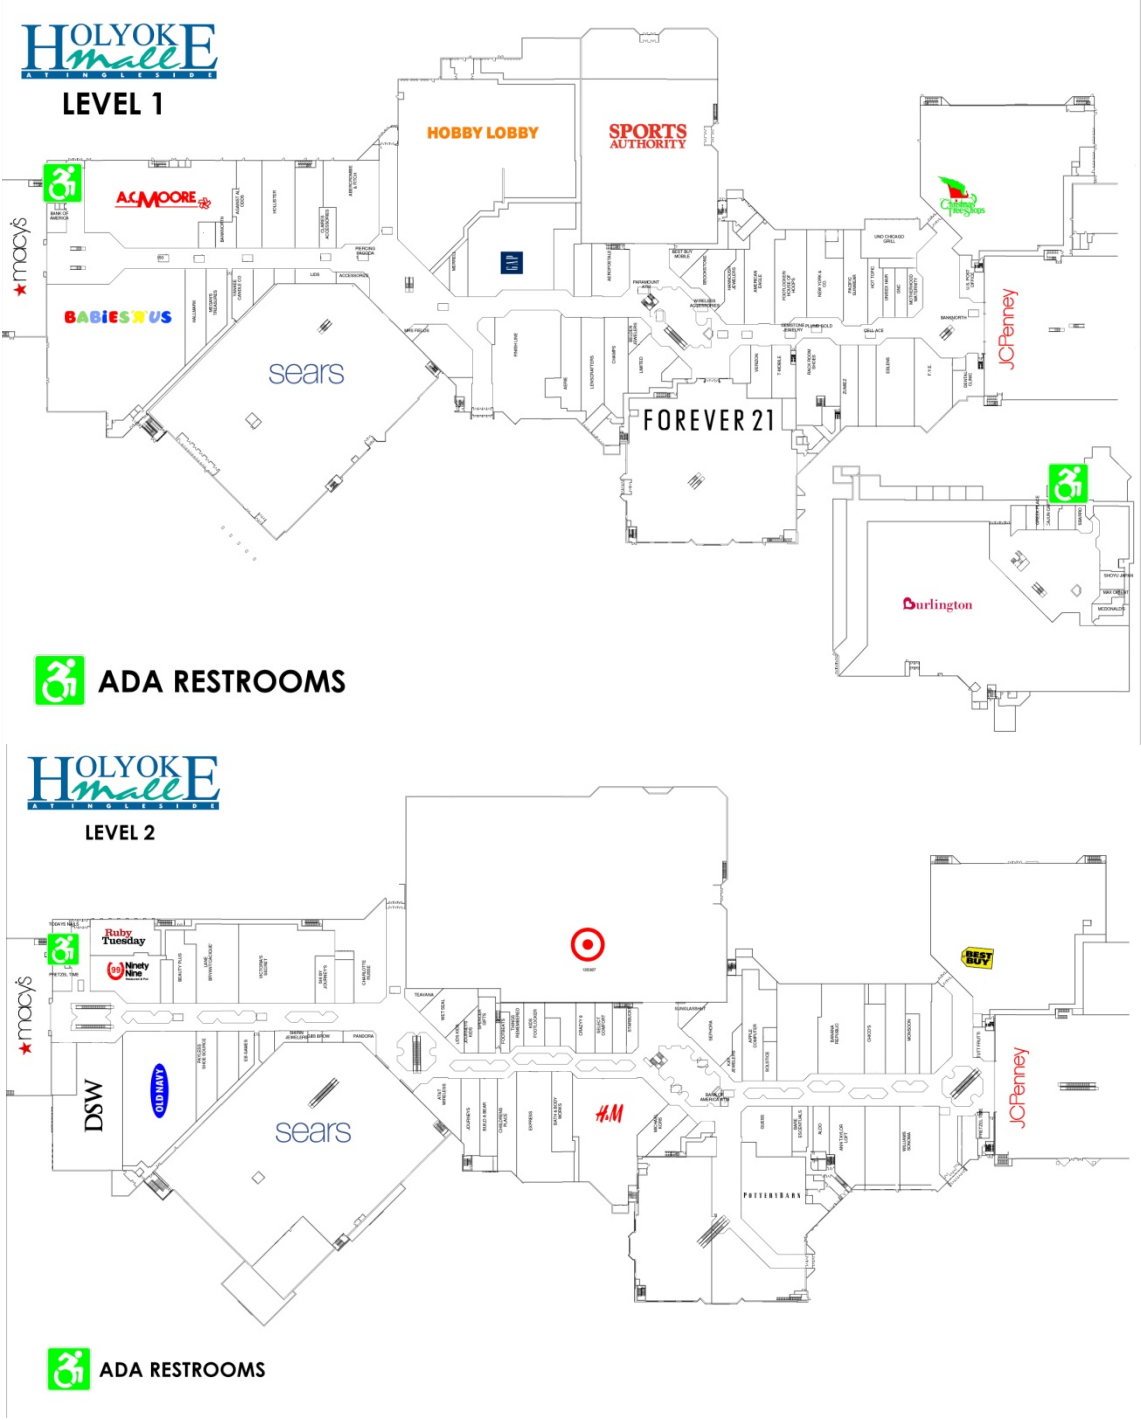

HOLYOKE MALL

ADA ACCESSIBILITY MAP

ADA accessible entrances are identified below and ample parking is available throughout the site. Thank you for shopping at Holyoke Mall.

Handicap Accessible restrooms can be found here:

In addition, please visit our anchor stores for family style and handicap accessible restrooms.