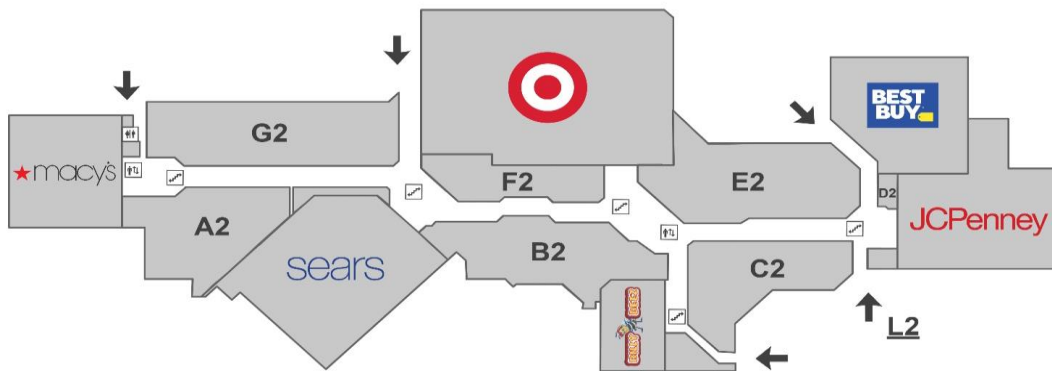

# HOLYOKE *Mall* E

A T I N G L E S I D E

<u>STORE NAME</u>	<u>MAP LOCATION</u>	<u>STORE NAME</u>	<u>MAP LOCATION</u>
110 Grill	C2	LOFT	C2
A Touch of Beauty	A2	Macy's	See Map
A Touch of Beauty Hair & Nails	C1	Mall Convenience	B2
AC Moore	G1	Max Orient	CS2
Aerie	B1	McDonald's	CS2
Aeropostale	F1	Metro PCS	G1
Against All Odds	G1	Mi Amor	F1
Aldo	C2	Michael Kors	B2
All In Adventure	B1	Mocha Emporium	E2
American Eagle Outfitters	E1	Motherhood Maternity	E1
Anugraha Brows	A1	Mrs. Field's Cookies	B1
Apple	D2	New York & Company	E1
AT&T Wireless	B2	Ninety-Nine Restaurant & Pub	F2
Baby GAP	F1	Old Navy	A2
Banana Republic	D2	PacSun	E1
Bank of America - X-Press ATM	B2	Pandora Jewelry	A2
Bare Minerals	C2	Paramount ATM	F2
Bath & Body Works	F1	Payless Shoes	A2
Beauty Is Us Salon	F2	Perfume World	E1
Best Buy	See Map	PeoplesBank ATM	CS1
Billy Beez	See Map	Piercing Pagoda	E1