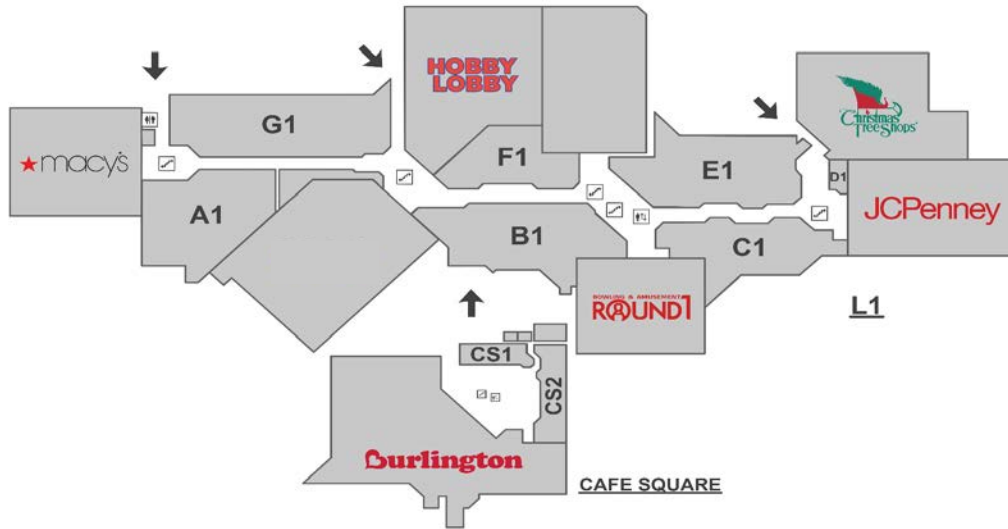

## *Mall*

A T I N G L E S I D E

**STORE NAME**

**MAP LOCATION**

**STORE NAME**

**MAP LOCATION**

110 Grill	C2	LOFT	C2
A Touch of Beauty	A2	Macy's	See Map
A Touch of Beauty Hair & Nails	C1	Mall Convenience	B1
Aerie	B1	Max Orient	CS2
Aeropostale	F1	McDonald's	CS2
Against All Odds	G1	Mi Amor	F1
Aldo	C2	Michael Kors	B2
All In Adventure	B1	Motherhood Maternity	E1
American Eagle Outfitters	E1	Mrs. Field's Cookies	B1
Anugraha Brows	F2	New York & Company	E1
Apple	E2	Ninety-Nine Restaurant & Pub	G2
Aria Bridal	G2	Old Navy	A2
AT&T Wireless	B2	PacSun	E1
Baby GAP	F1	Pandora Jewelry	A2
Banana Republic	E2	Paramount ATM	F2
Bank of America - X-Press ATM	B2	Payless Shoes	A2
Bare Minerals	C2	Perfume World	B1
Bath & Body Works	F1	PeoplesBank ATM	CS1
Beauty Is Us Salon	E2	Piercing Pagoda	E1
Best Buy	See Map	Pottery Barn	C2
Billy Beez	See Map	Pretzel Maker	C2 & F2
Boost Mobile	E1	Rack Room Shoes	C1