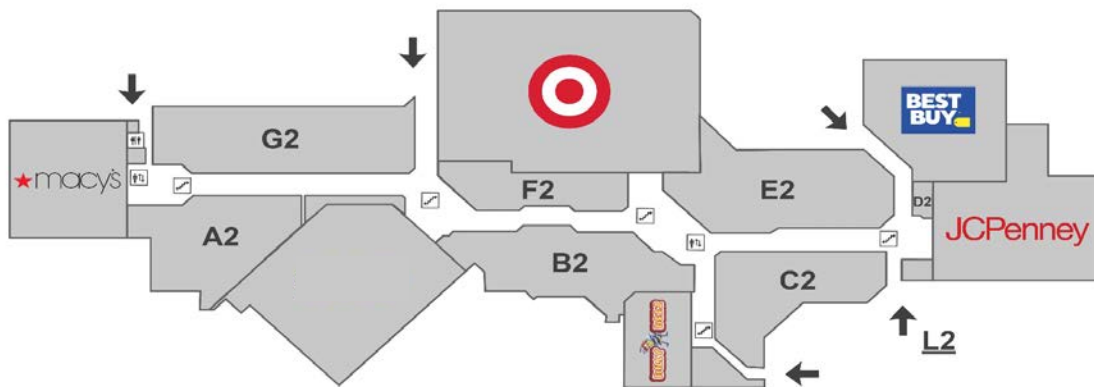

HOLYOKE *Mall* E

A T I N G L E S I D E

STORE NAME

MAP LOCATION

STORE NAME

MAP LOCATION

110 Grill
 A Touch of Beauty
 A Touch of Beauty Hair & Nails
 Aerie
 Aeropostale
 Against All Odds
 Aldo
 All In Adventure
 American Eagle Outfitters
 Anugraha Brows
 Apple
 AT&T Wireless
 Baby GAP
 Banana Republic
 Bank of America - X-Press ATM
 Bare Minerals
 Bath & Body Works
 Beauty Is Us Salon
 Best Buy

C2
 A2
 C1
 B1
 F1
 G1
 C2
 B1
 E1
 F2
 E2
 B2
 F1
 E2
 See Map

Lin's Relaxation Station
 LOFT
 Macy's
 Mall Convenience
 Max Orient
 McDonald's
 Mi Amor
 Michael Kors
 Minus 50
 Motherhood Maternity
 Mrs. Field's Cookies
 New York & Company
 Ninety-Nine Restaurant & Pub
 Old Navy
 PacSun
 Pandora Jewelry
 Paramount ATM
 Perfume World