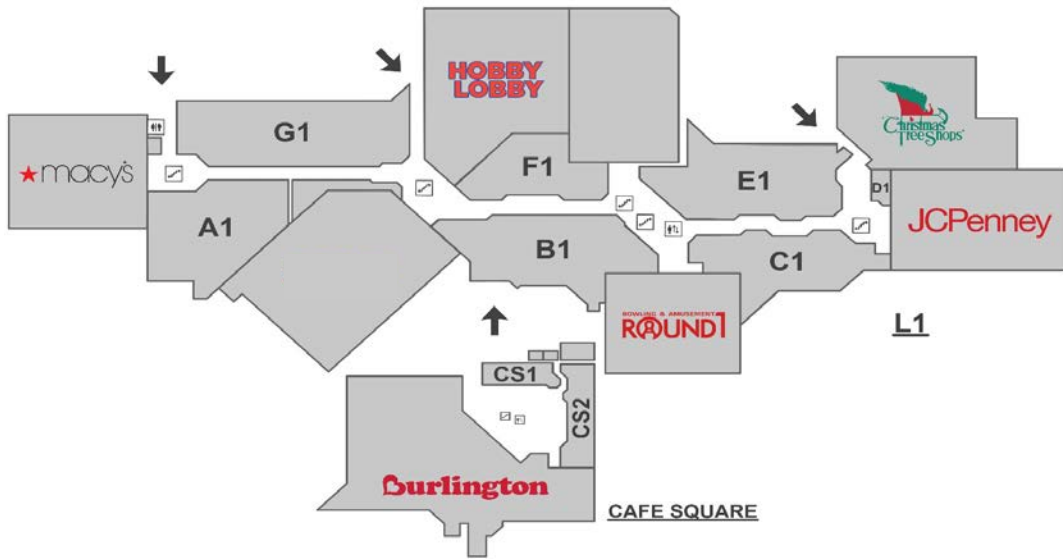

HOLYOKE *Mall* E

A T I N G L E S I D E

STORE NAME

MAP LOCATION

STORE NAME

MAP LOCATION

110 Grill
 A Touch of Beauty
 A Touch of Beauty Hair & Nails
 Aerie
 Aeropostale
 Against All Odds
 Aldo
 All In Adventure
 American Eagle Outfitters
 Anugraha Brows
 Apple
 AT&T Wireless
 Baby GAP
 Banana Republic
 Bank of America - X-Press ATM
 Bare Minerals
 Bath & Body Works
 Beauty Is Us Salon
 Best Buy

C2
 A2
 C1
 B1
 F1
 G1
 C2
 B1
 E1
 F2
 E2
 B2
 F1
 E2
 See Map

Lin's Relaxation Station
 LOFT
 Macy's
 Mall Convenience
 Max Orient
 McDonald's
 Mi Amor
 Michael Kors
 Minus 50
 Motherhood Maternity
 Mrs. Field's Cookies
 New York & Company
 Ninety-Nine Restaurant & Pub
 Old Navy
 PacSun
 Pandora Jewelry
 Paramount ATM
 Perfume World