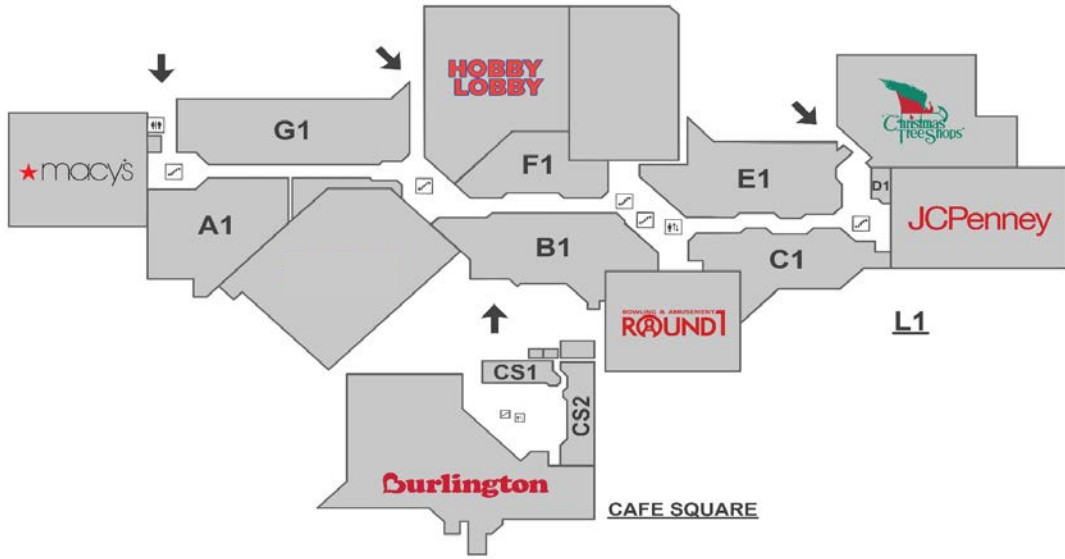

HOLYOKE *mall* E

A T I N G L E S I D E

STORE NAME

MAP LOCATION

STORE NAME

MAP LOCATION

110 Grill	C2	Lids	A1
A Touch of Beauty	A2	Lin's Relaxation Station	A1
A Touch of Beauty Hair & Nails	C1		E1
Aerie	B1	LOFT	C2
Aeropostale	F1	Macy's	See Map
Against All Odds	G1	Mall Convenience	B1
Aldo	C2	Mango Paradise	C1
All In Adventure	B1	Max Orient	CS2
American Eagle Outfitters	E1	McDonald's	CS2
Anugraha Brows	F2	Mi Amor	F1
Apple	E2	Michael Kors	B2
AT&T Wireless	B2	Minus 50	C1
Baby GAP	F1	Motherhood Maternity	E1
Banana Republic	E2	Mrs. Field's Cookies	B1
Bank of America - X-Press ATM	B2	New York & Company	E1
Bare Minerals	C2	Ninety-Nine Restaurant & Pub	G2
Bath & Body Works	F1	Old Navy	A2
Beauty Is Us Salon	E2	PacSun	E1
Best Buy	See Map	Pandora Jewelry	A2