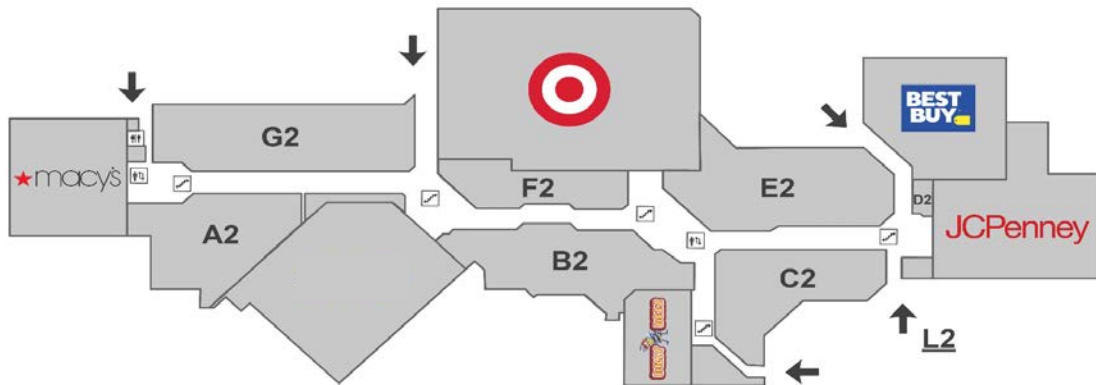

HOLYOKE *mall* E

A T I N G L E S I D E

STORE NAME

MAP LOCATION

STORE NAME

MAP LOCATION

110 Grill	C2	Lids	A1
A Touch of Beauty	A2	Lin's Relaxation Station	A1
A Touch of Beauty Hair & Nails	C1		E1
Aerie	B1	LOFT	C2
Aeropostale	F1	Macy's	See Map
Against All Odds	G1	Mall Convenience	B1
Aldo	C2	Mango Paradise	C1
All In Adventure	B1	Max Orient	CS2
American Eagle Outfitters	E1	McDonald's	CS2
Anugraha Brows	F2	Mi Amor	F1
Apple	E2	Michael Kors	B2
AT&T Wireless	B2	Minus 50	C1
Baby GAP	F1	Motherhood Maternity	E1
Banana Republic	E2	Mrs. Field's Cookies	B1
Bank of America - X-Press ATM	B2	New York & Company	E1
Bare Minerals	C2	Ninety-Nine Restaurant & Pub	G2
Bath & Body Works	F1	Old Navy	A2
Beauty Is Us Salon	E2	PacSun	E1
Best Buy	See Map	Pandora Jewelry	A2