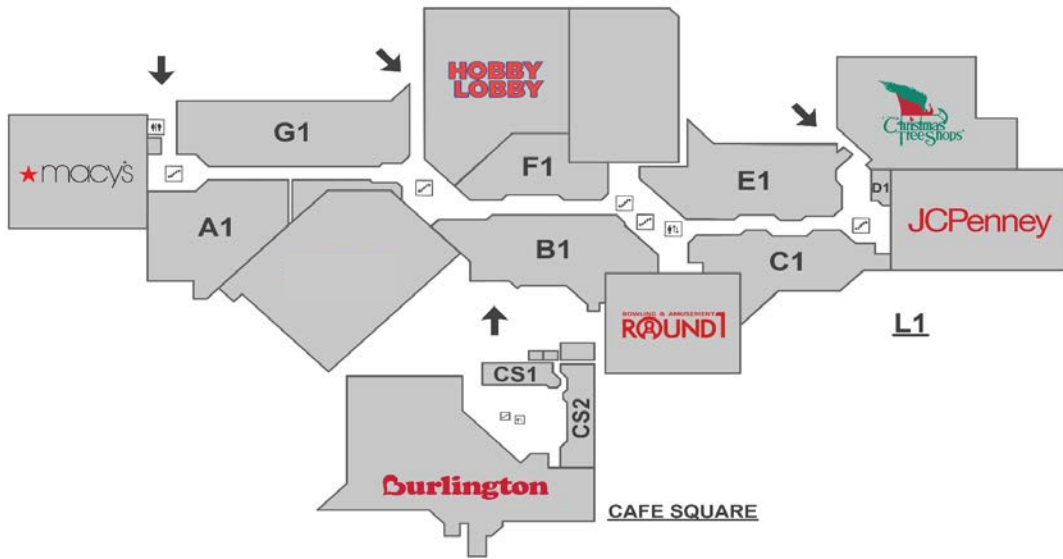

# HOLYOKE *Mall* E

A T I N G L E S I D E

**STORE NAME**

**MAP LOCATION**

**STORE NAME**

**MAP LOCATION**

110 Grill  
 A Touch of Beauty  
 A Touch of Beauty Hair & Nails  
 Aerie  
 Aeropostale  
 Against All Odds  
 Aldo  
 All In Adventure  
 American Eagle Outfitters  
 Anugraha Brows  
 Apple  
 AT&T Wireless  
 Baby GAP  
 Banana Republic  
 Bank of America - X-Press ATM  
 Bare Minerals  
 Bath & Body Works  
 Beauty Is Us Salon  
 Best Buy

C2  
 A2  
 C1  
 B1  
 F1  
 G1  
 C2  
 B1  
 E1  
 F2  
 E2  
 B2  
 F1  
 E2  
 See Map

Lin's Relaxation Station  
 LOFT  
 Macy's  
 Mall Convenience  
 Mango Paradise  
 Max Orient  
 McDonald's  
 Mi Amor  
 Michael Kors  
 Minus 50  
 Motherhood Maternity  
 Mrs. Field's Cookies  
 New York & Company  
 Ninety-Nine Restaurant & Pub  
 Old Navy  
 PacSun  
 Pandora Jewelry  
 Paramount ATM