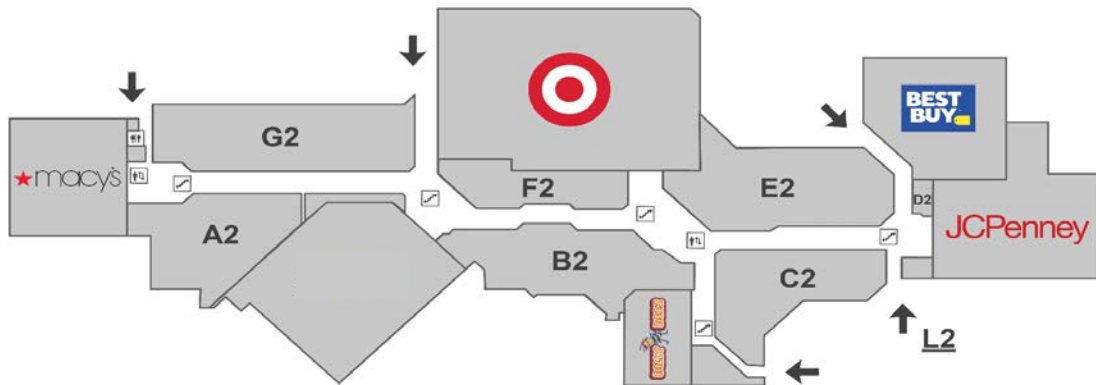

# HOLYOKE *Mall* E

A T I N G L E S I D E

**STORE NAME**

**MAP LOCATION**

**STORE NAME**

**MAP LOCATION**

110 Grill  
 A Touch of Beauty  
 A Touch of Beauty Hair & Nails  
 Aerie  
 Aeropostale  
 Against All Odds  
 Aldo  
 All In Adventure  
 American Eagle Outfitters  
 Anugraha Brows  
 Apple  
 AT&T Wireless  
 Baby GAP  
 Banana Republic  
 Bank of America - X-Press ATM  
 Bare Minerals  
 Bath & Body Works  
 Beauty Is Us Salon  
 Best Buy

C2  
 A2  
 C1  
 B1  
 F1  
 G1  
 C2  
 B1  
 E1  
 F2  
 E2  
 B2  
 F1  
 E2  
 See Map

Lin's Relaxation Station  
 LOFT  
 Macy's  
 Mall Convenience  
 Mango Paradise  
 Max Orient  
 McDonald's  
 Mi Amor  
 Michael Kors  
 Minus 50  
 Motherhood Maternity  
 Mrs. Field's Cookies  
 New York & Company  
 Ninety-Nine Restaurant & Pub  
 Old Navy  
 PacSun  
 Pandora Jewelry  
 Paramount ATM