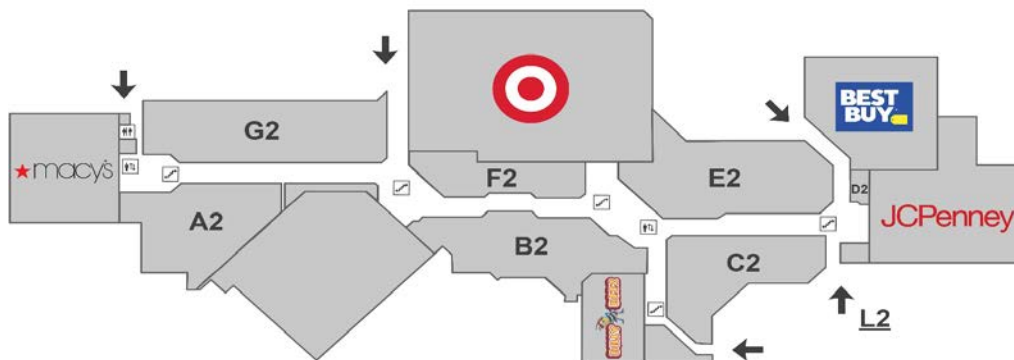

HOLYOKE Mall A T I N G L E S I D E

<u>STORE NAME</u>	<u>MAP LOCATION</u>	<u>STORE NAME</u>	<u>MAP LOCATION</u>
110 Grill	C2	Journey's	B2
A Touch of Beauty	A2	Journey's Kidz	F2
A Touch of Beauty Hair & Nails	C1	Kay Jewelers	C1
Aerie	B1	Kids Foot Locker	F2
Aeropostale	F1	Kids For Less	E2
Against All Odds	G1	LA 7	F1 & G2
All In Adventure	B1	Lane Bryant	G2
Altitude	A1	Lenscrafters	B1
American Eagle Outfitters	E1	Latino's Cuisine	C2
Anugraha Brows	F2	Lids	A1
Apple	E2	Lin's Relaxation Station	A1 & E1
AT&T Wireless	B2	LOFT	C2
Baby GAP	F1	Macy's	See Map
Bank of America - X-Press ATM	B2	Max Orient	CS2
Banter	E1 & G1	McDonald's	CS2
Bath & Body Works	F1	Mi Amor	F1
Best Buy	See Map	Mrs. Fields	B1
Billy Beez	See Map	Ninety-Nine Restaurant & Pub	G2
BoxLunch	F2	Old Navy	A2
Build-A-Bear Workshop	B2	OneZo	CS2
Burlington	See Map	PacSun	E1
Cacique	G2	Pandora Jewelry	A2
Cajun Café & Grill	G2	Perfume World	B1 & E1