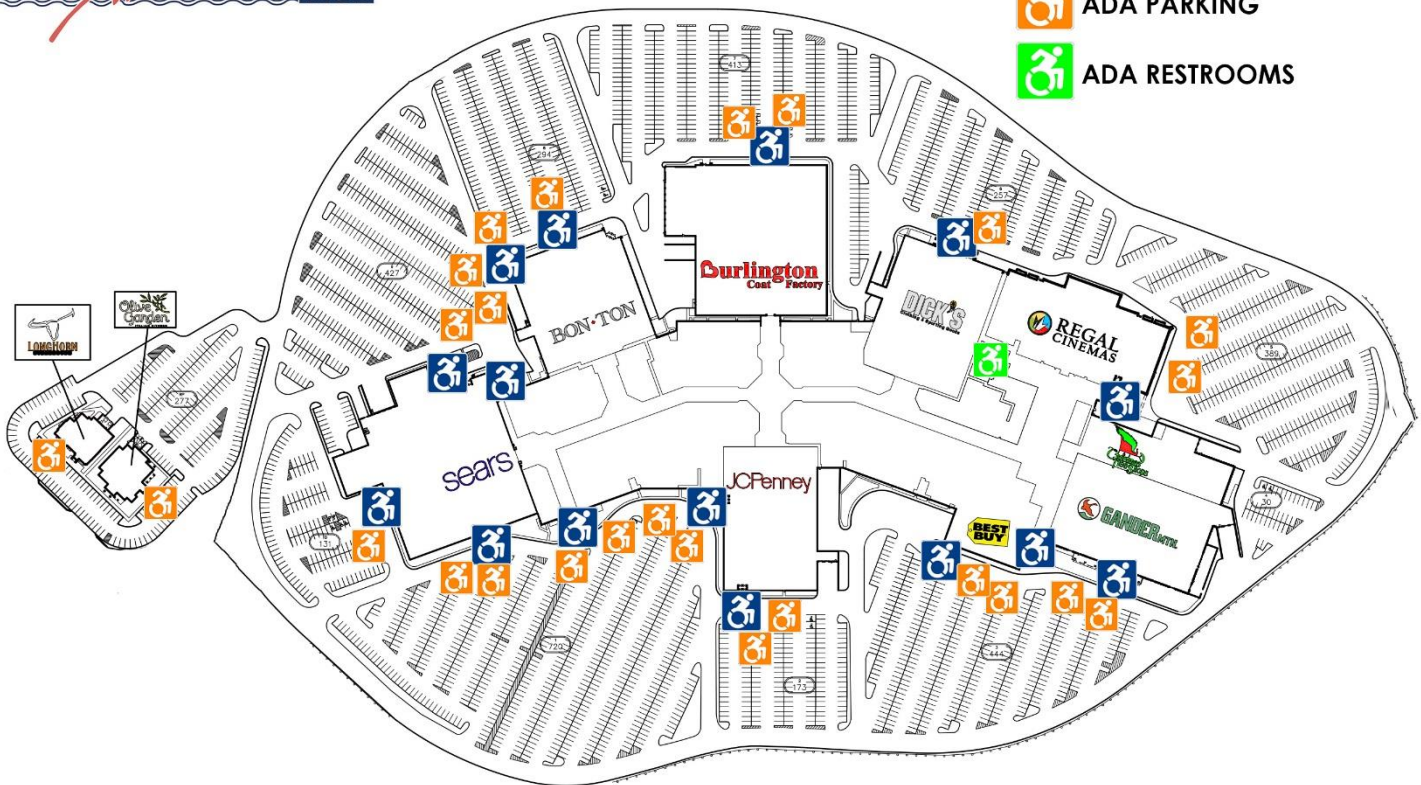

SALMON RUN MALL

ADA ACCESSIBILITY MAP

ADA accessible entrances are identified below and ample parking is available throughout the site. Thank you for shopping at Salmon Run Mall.

-  ADA ACCESSIBLE ENTRANCE
-  ADA PARKING
-  ADA RESTROOMS

In addition, please visit our anchor stores for family style and handicap accessible restrooms.