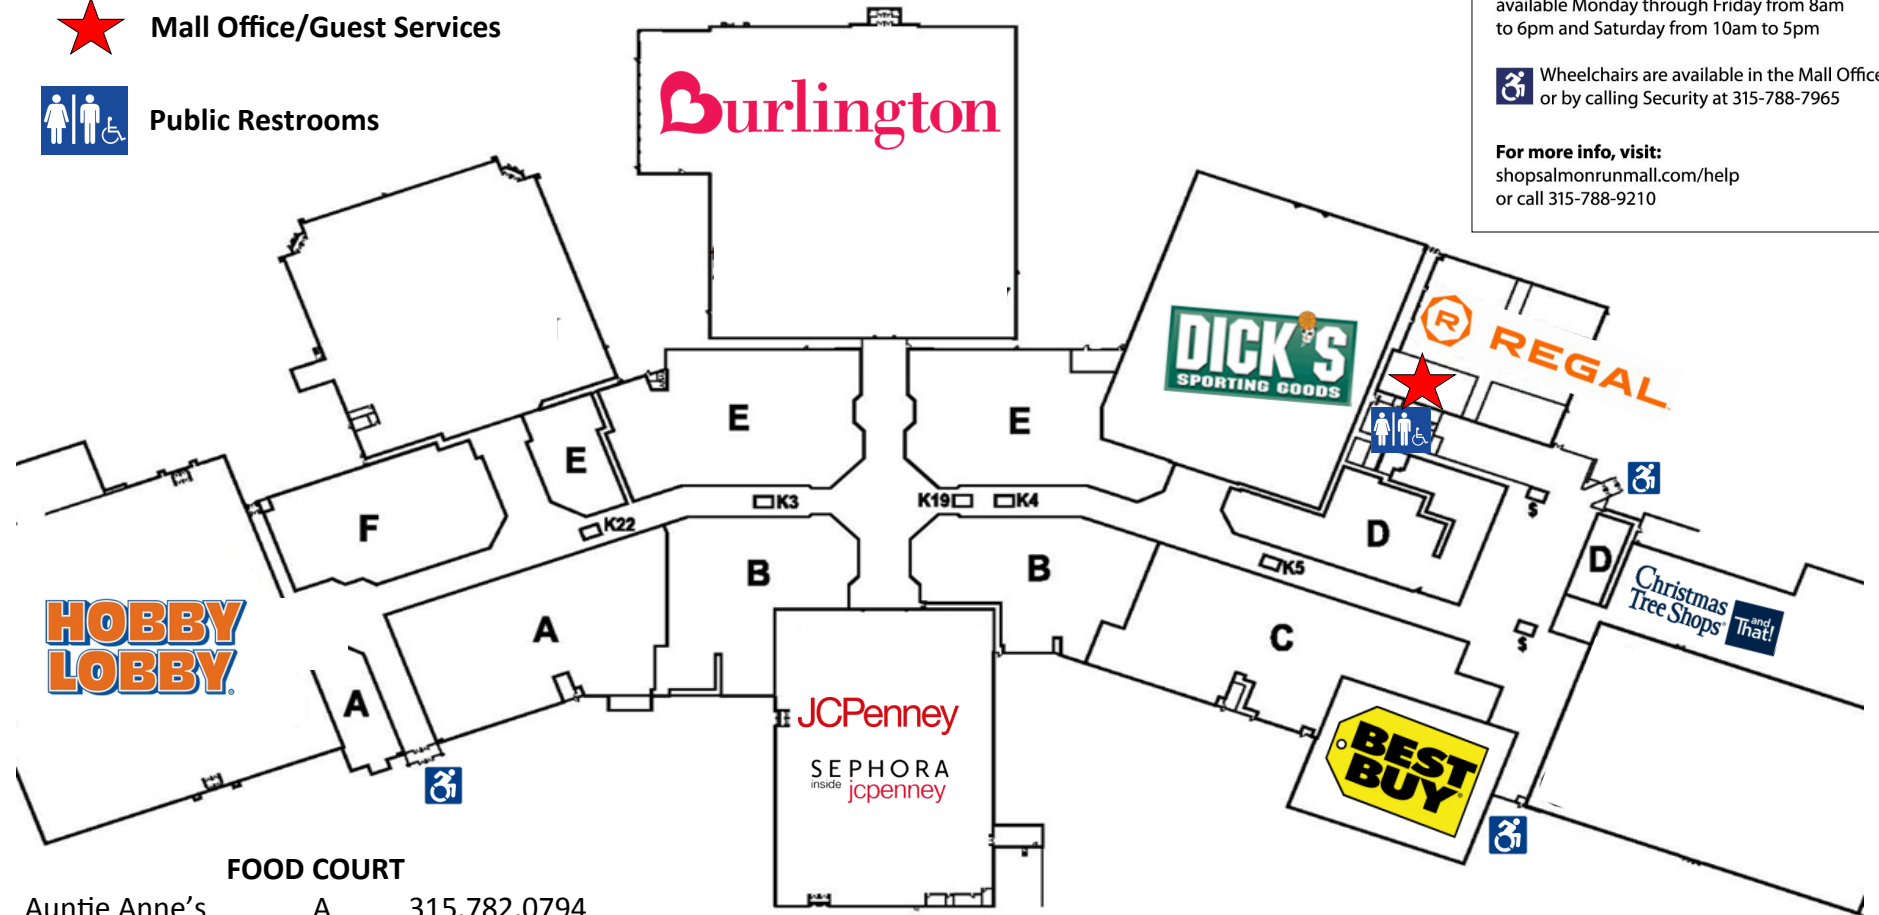

ANCHOR / MAJOR STORES

Best Buy	315.782.0867
Burlington	315.788.4007
Christmas Tree Shops & That	315.779.7540
Dick's Sporting Goods	315.786.8681
Hobby Lobby	315.782.0252
JC Penney	315.782.5640
Regal Stadium Seat 12	315.782.2843

APPAREL

American Eagle	E	315.788.0833
Charlotte Russe	E	315.788.4209
Christopher & Banks	F	315.785.1925
Erin's Way Sports	D	315.225.2214
Hollister	E	315.782.0161
Justice	E	315.788.1428
Maurices	C	315.782.0592
PINK	E	315.782.7025
The Children's Place	C	315.779.8250
Torrid	E	315.786.2838
Victoria's Secret	E	315.782.7025
Zumiez	E	315.779.1255

JEWELRY / ACCESSORIES

Cash For Gold	K19	315.489.9426
Claire's	D	315.788.8665
Harris Jewelry	C	315.779.8820
Kay Jewelers	D	315.782.5115
Piercing Pagoda	K5	315.788.7855

ELECTRONICS / MOBILE

AT & T	D	315.785.7411
Best Buy		315.782.0867
Cricket Wireless	K22	315.405.8159
FYE	C	315.930.2323
TMobile	C	315.221.4388
Verizon	C	315.788.0077

Mall Office/Guest Services

Public Restrooms

Guest Services is located in the Mall Office and available Monday through Friday from 8am to 6pm and Saturday from 10am to 5pm

Wheelchairs are available in the Mall Office or by calling Security at 315-788-7965

For more info, visit:
shopsalmonrunmall.com/help
or call 315-788-9210

FOOD COURT

Auntie Anne's	A	315.782.0794
Dairy Queen/OJ	E	315.681.4316
Flaming Wok	D	315.788.9928
JuJu 66 Smoothies	D	no phone
Reczko's Dough	D	no phone
Sbarro	D	315.786.0948
Wendy's	D	315.785.9190

SHOES

DSW	B	315.836.4143
Famous Footwear	C	315.221.7016
Footlocker	B	315.785.0178
Jimmy Jazz	C	315.782.0689
The Shoe Dept.	B	315.779.9720

SERVICES

D'Style Barber Shop	A	315.788.4017
Eyebrow Palace	C	315.405.4279
Branch's Driving	F	315.478.2446
JC Penney Salon		315.782.6625
Perfection Nails	F	315.681.4355
Pro Spa Nails	C	315.788.6245
Sarah's Hair Studio	A	315.804.0851
Spa 505	A	347.433.4777
The Detail Shop		315.921.5858

SPECIALTY / ENTERTAINMENT

Around the World	E	315.788.8500
Bath & Body Works	B	315.779.9001
Bounce Mountain	F	315.608.3000
Escape Mystery Room	A	315.681.6343
Fun on the Run Arcade	A	315.782.6738
Hot Topic	B	315.782.2990
Rainbow Zen	B	315.782.3603
Reczko's Gifts	D	315.221.4673
Spencer Gifts	B	800.762.0419
The Pet Zone	A	315.782.7387
Yankee Candle	A	315.786.2092