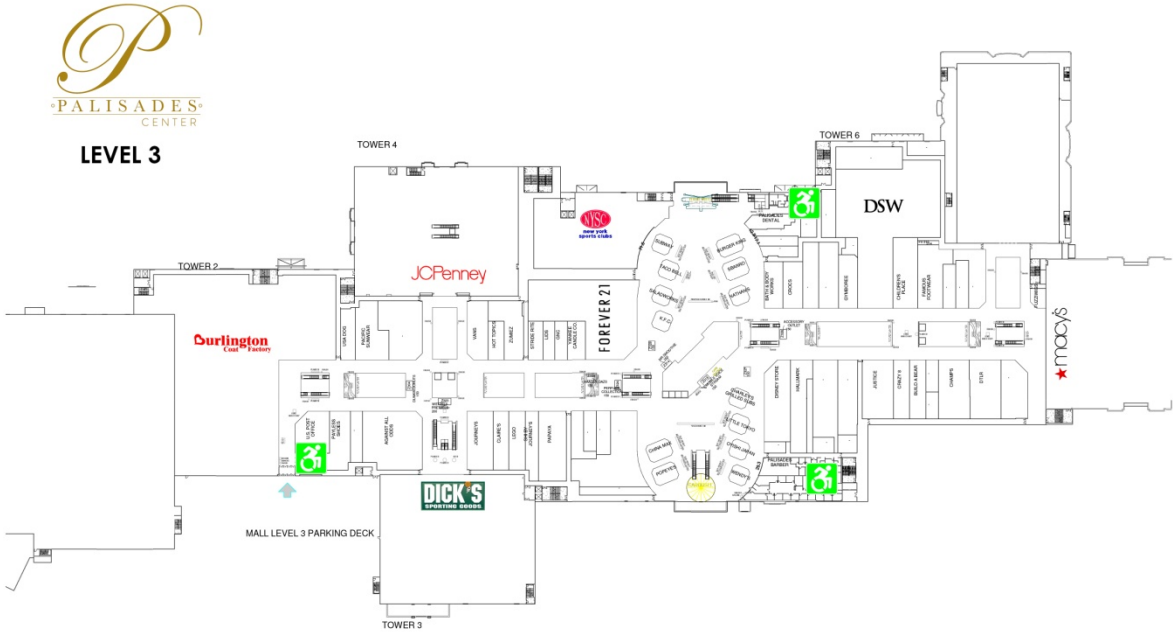

PALISADES CENTER

ADA ACCESSIBILITY MAP

ADA accessible entrances are identified below and ample parking is available throughout the site. Thank you for shopping at Palisades Center.

Handicap Accessible restrooms can be found here:

PALISADES CENTER

ADA ACCESSIBILITY MAP

 ADA RESTROOMS

 ADA RESTROOMS

In addition, please visit our anchor stores for family style and handicap accessible restrooms.