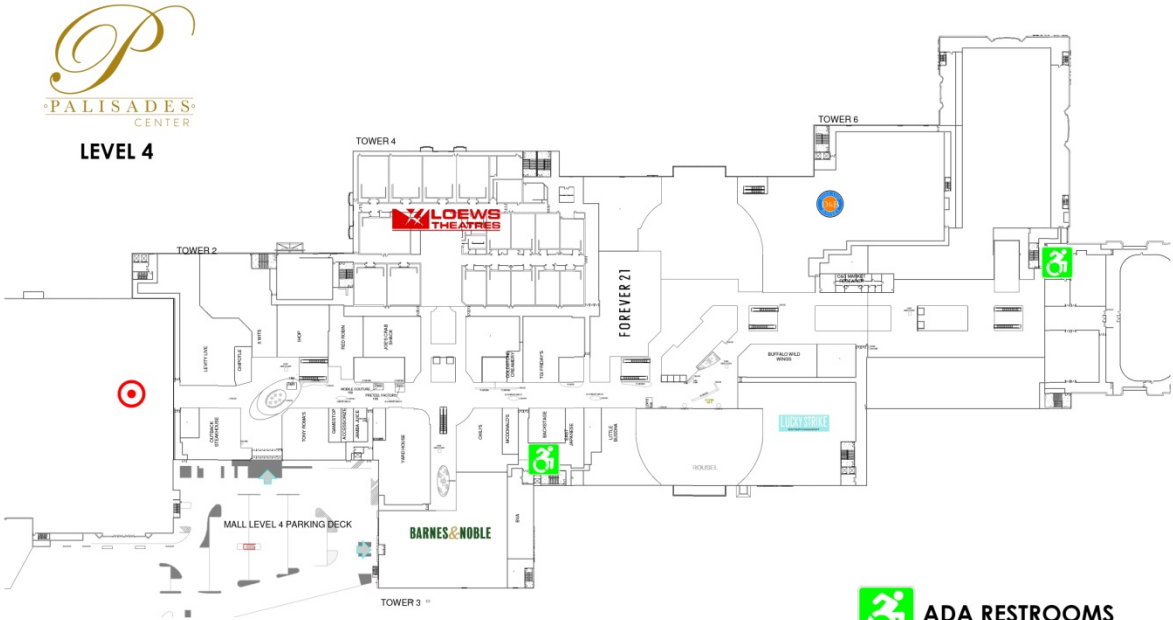

PALISADES CENTER

ADA ACCESSIBILITY MAP

ADA accessible entrances are identified below and ample parking is available throughout the site. Thank you for shopping at Palisades Center.

Handicap Accessible restrooms can be found here:

PALISADES CENTER

ADA ACCESSIBILITY MAP

 ADA RESTROOMS

 ADA RESTROOMS

In addition, please visit our anchor stores for family style and handicap accessible restrooms.