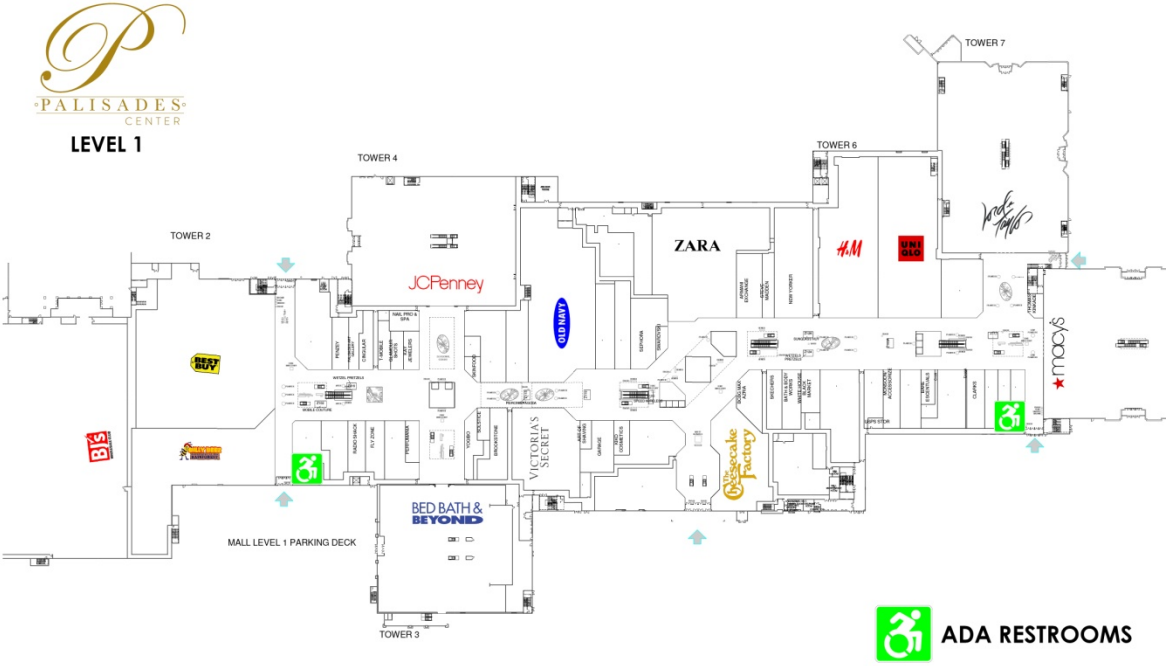

PALISADES CENTER

ADA ACCESSIBILITY MAP

ADA accessible entrances are identified below and ample parking is available throughout the site. Thank you for shopping at Palisades Center.

Handicap Accessible restrooms can be found here:

PALISADES CENTER

ADA ACCESSIBILITY MAP

 ADA RESTROOMS

 ADA RESTROOMS

In addition, please visit our anchor stores for family style and handicap accessible restrooms.