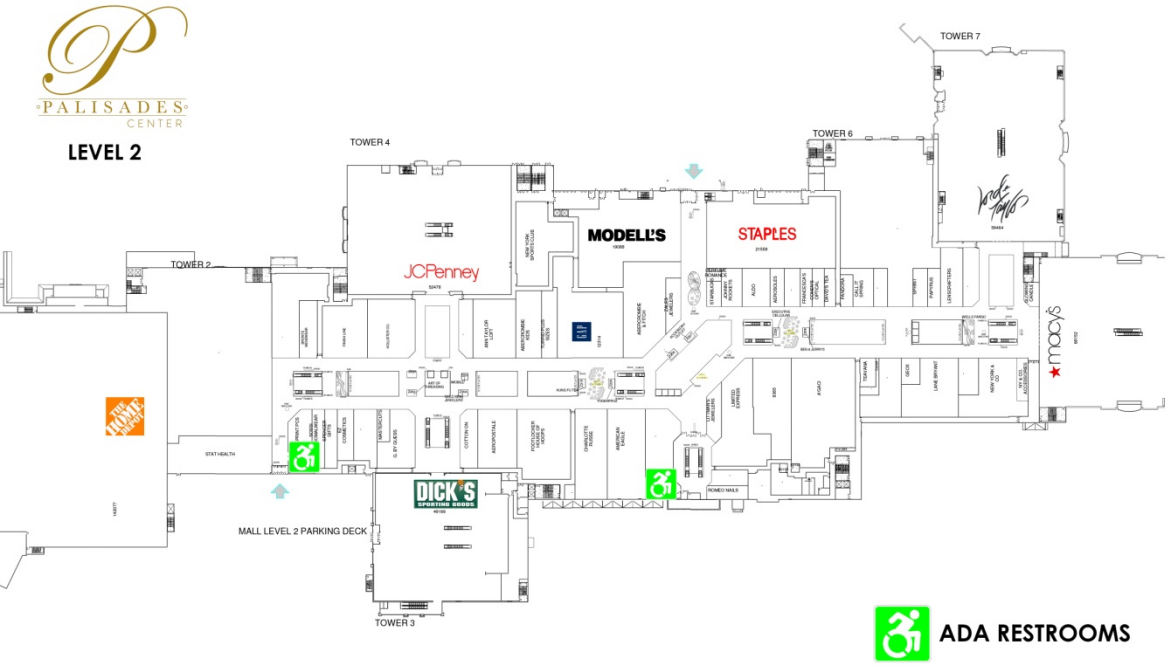

PALISADES CENTER

ADA ACCESSIBILITY MAP

ADA accessible entrances are identified below and ample parking is available throughout the site. Thank you for shopping at Palisades Center.

Handicap Accessible restrooms can be found here:

PALISADES CENTER

ADA ACCESSIBILITY MAP

 ADA RESTROOMS

 ADA RESTROOMS

In addition, please visit our anchor stores for family style and handicap accessible restrooms.