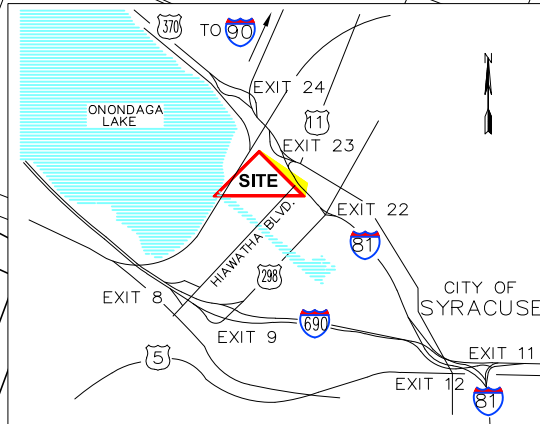

DRAWING:  
**SITE PLAN**

DATE:  
**18-May-22**

SCALE:  
**N.T.S.**

DWG NAME:  
 SYRAC-S1-W5-ROSS DRESS FOR LESS-20220518

**S1**

N:\Drawings\SYRAC-Site Plans\Proposed\SYRAC-S1-W5-ROSS DRESS FOR LESS-20220518.dwg

LOCATION: SYRACUSE, NY  
 DRAWING: MARKETING PLAN  
 DATE: 05/10/23  
 SCALE: NTS

LOCATION:  
SYRACUSE, NY

DRAWING:  
MARKETING PLAN

DATE:  
05/10/23

SCALE:  
NTS

L3