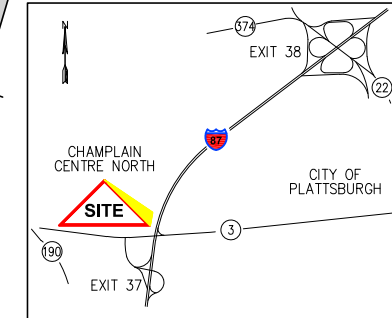

LOCATION:
PLATTSBURGH, NY

DRAWING:
SITE PLAN

DATE:
08-Nov-22

SCALE:
N.T.S.

DWG NAME:
CHANO-S1-MARKETING-20221108

S1

N:\Drawings\CHANO\Site Plans\Proposed\Marketing\Book\CHANO-S1-MARKETING-20221108.dwg