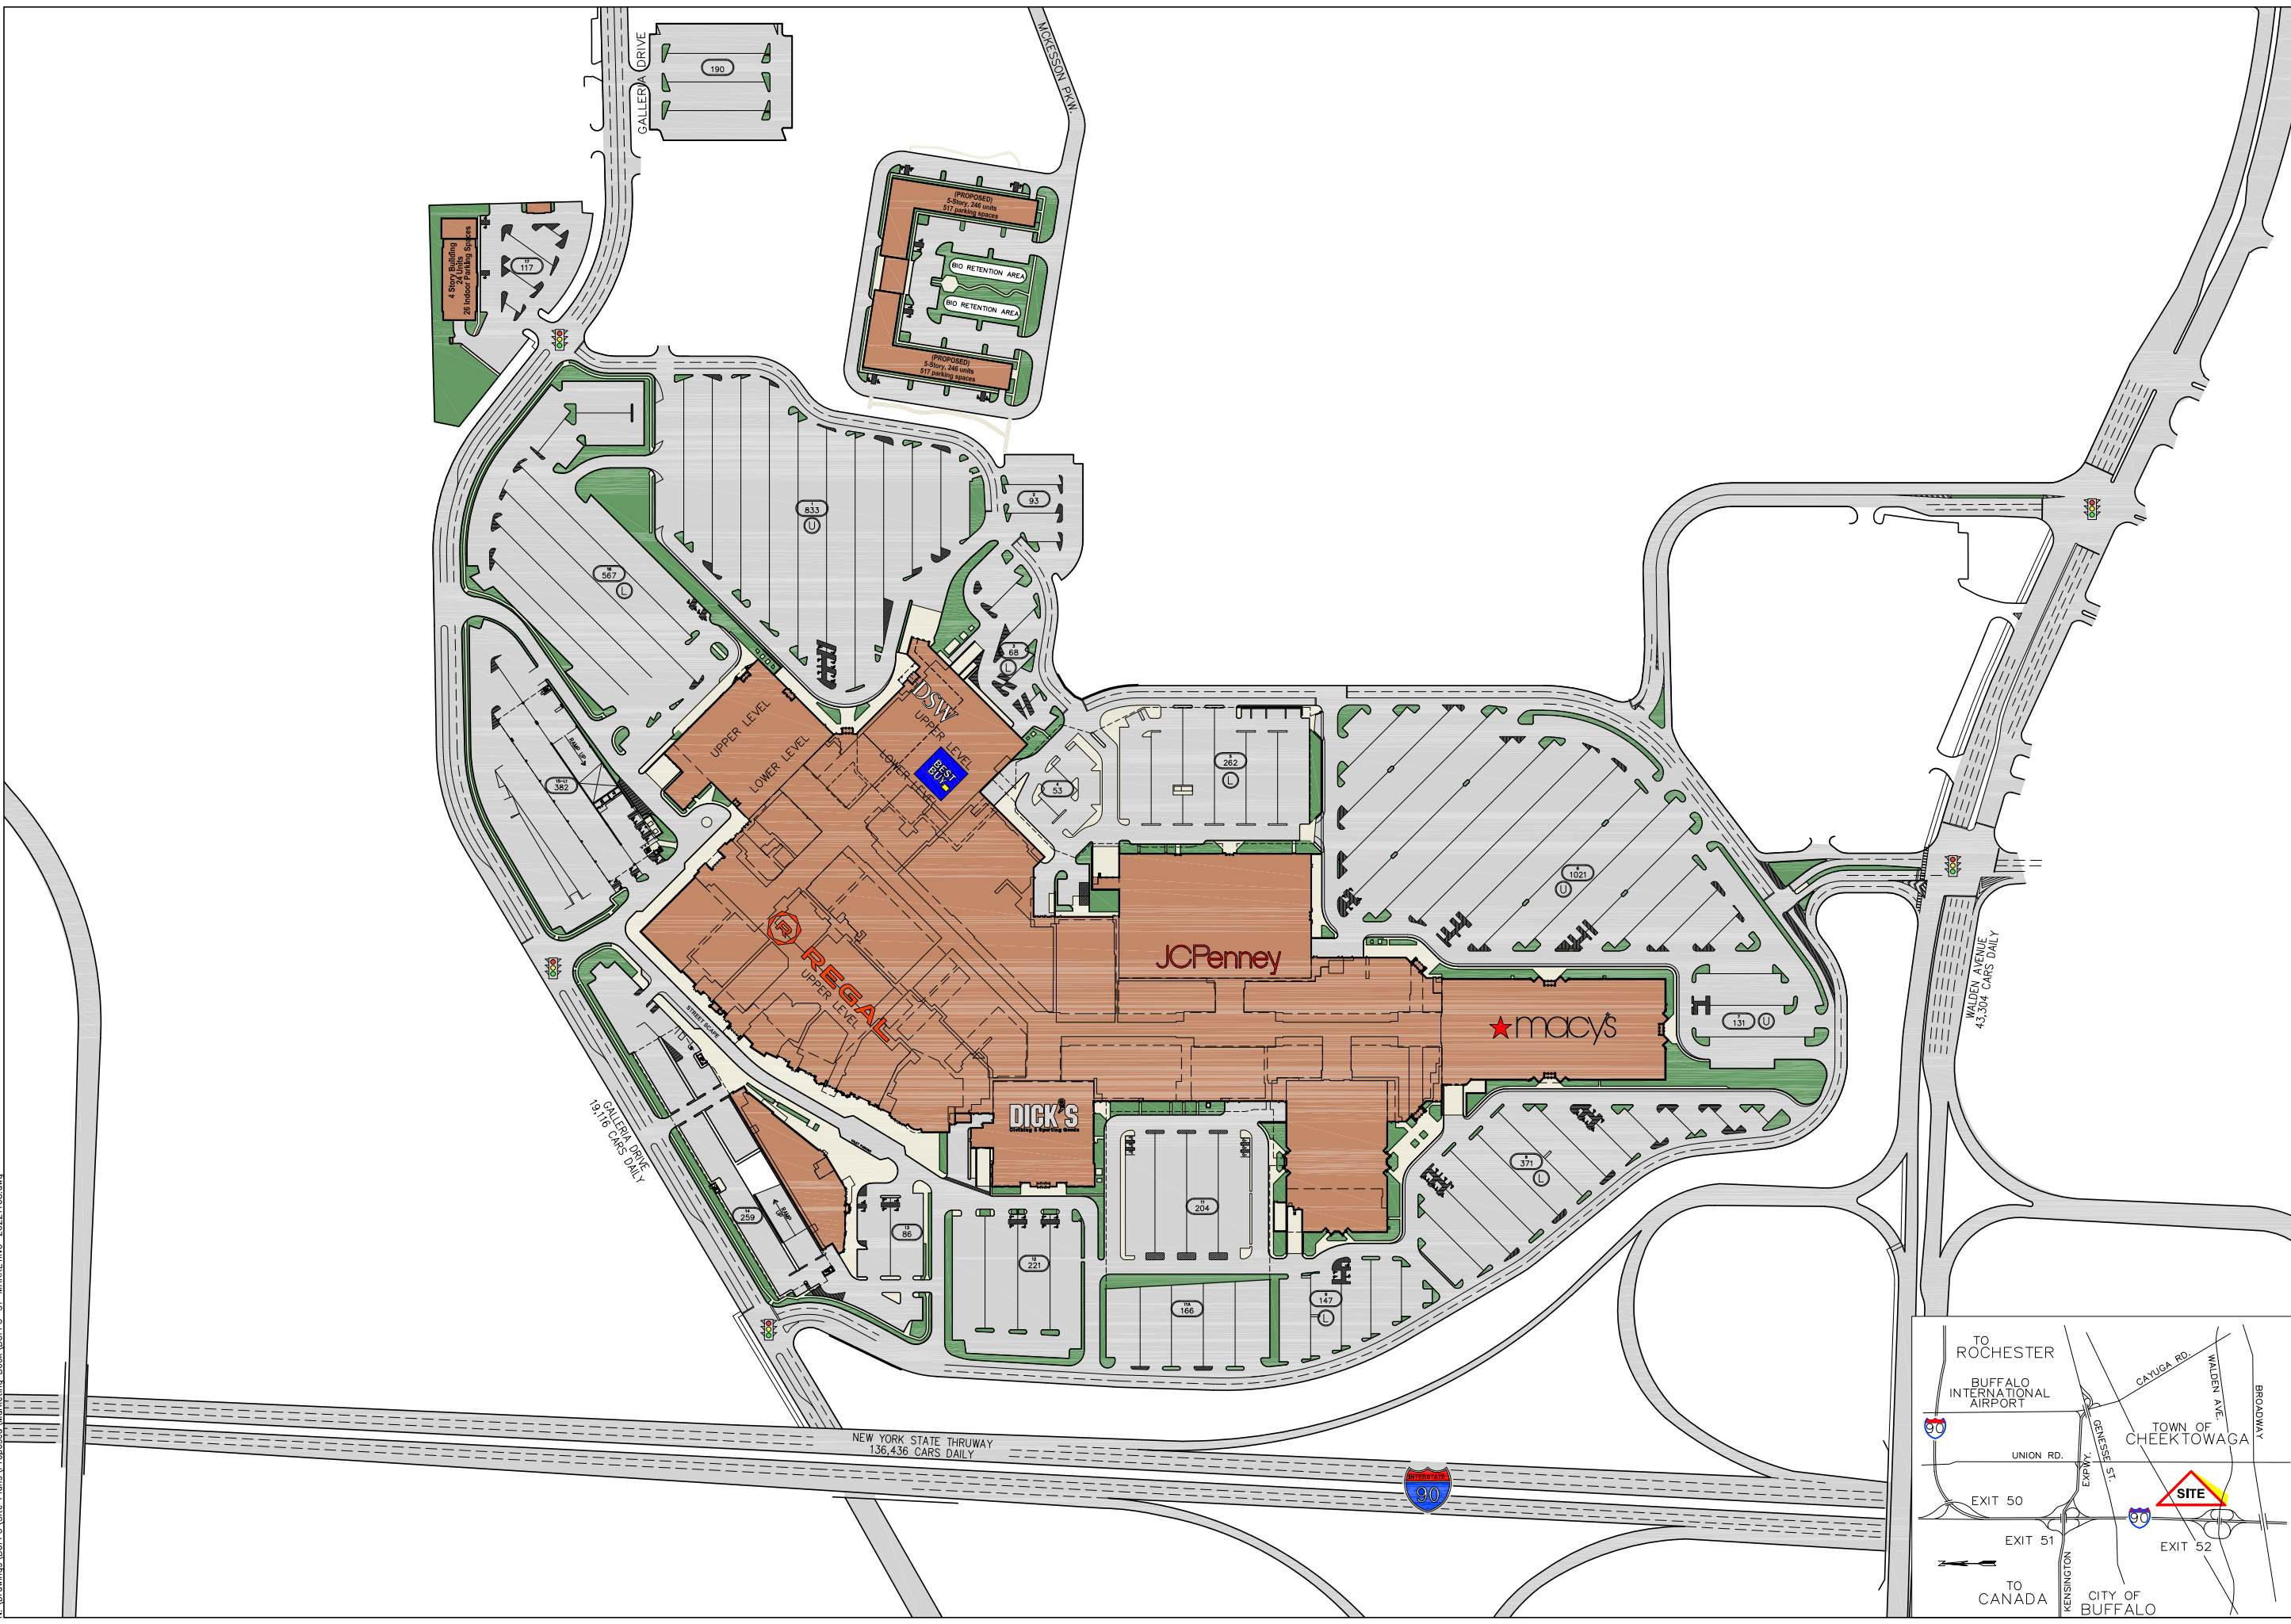

N:\Drawings\BUFFALO_Site_Plans\Proposed\Marketing_Book\BUFFALO-S1-MARKETING-20221108.dwg

PYRAMID
THE PYRAMID COMPANIES
4 CLINTON SQUARE
SYRACUSE, NEW YORK 13202
(315)422-7000
www.pyramidmg.com
ONE WALDEN GALLERIA
BUFFALO, NY 14225
P: (716) 681-7600
F: (716) 681-1773
GENERAL MANAGER: MICHAEL COENE

LOCATION:
BUFFALO, NY

DRAWING:
SITE PLAN

DATE:
08-Nov-22

SCALE:
N.T.S.

DWG NAME:
BUFFO-S1-MARKETING-20221108

S1