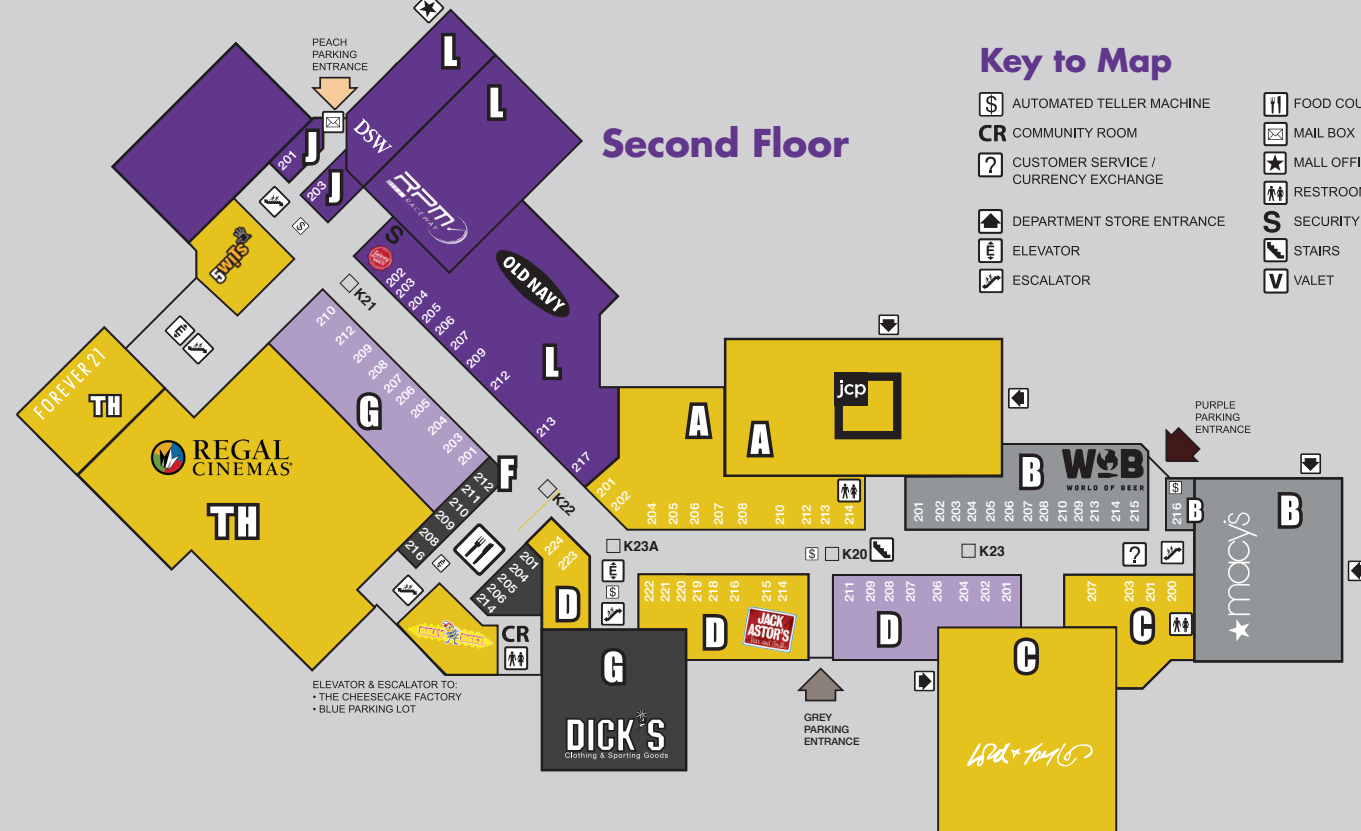

**Restrooms / Diaper Change Area**

Family restrooms are located on the lower level near Oakley and the upper level near JCPenney, Macy's, and the Food Court. Lounge/nursing room located near restrooms in the Food Court.

# The Premier Shopping Destination

WALDEN GALLERIA

- Over 200 Retailers
- 12 Full-Service Restaurants
- International Food Court
- Regal Cinemas Stadium 16 and RPX Theater
- Indoor Go-Karts at RPM Raceway
- 5 Wits Adventure Entertainment

### Key to Map

AUTOMATED TELLER MACHINE	FOOD COURT
COMMUNITY ROOM	MAIL BOX
CUSTOMER SERVICE / CURRENCY EXCHANGE	MALL OFFICE
DEPARTMENT STORE ENTRANCE	RESTROOM
ELEVATOR	SECURITY
ESCALATOR	STAIRS
	VALET