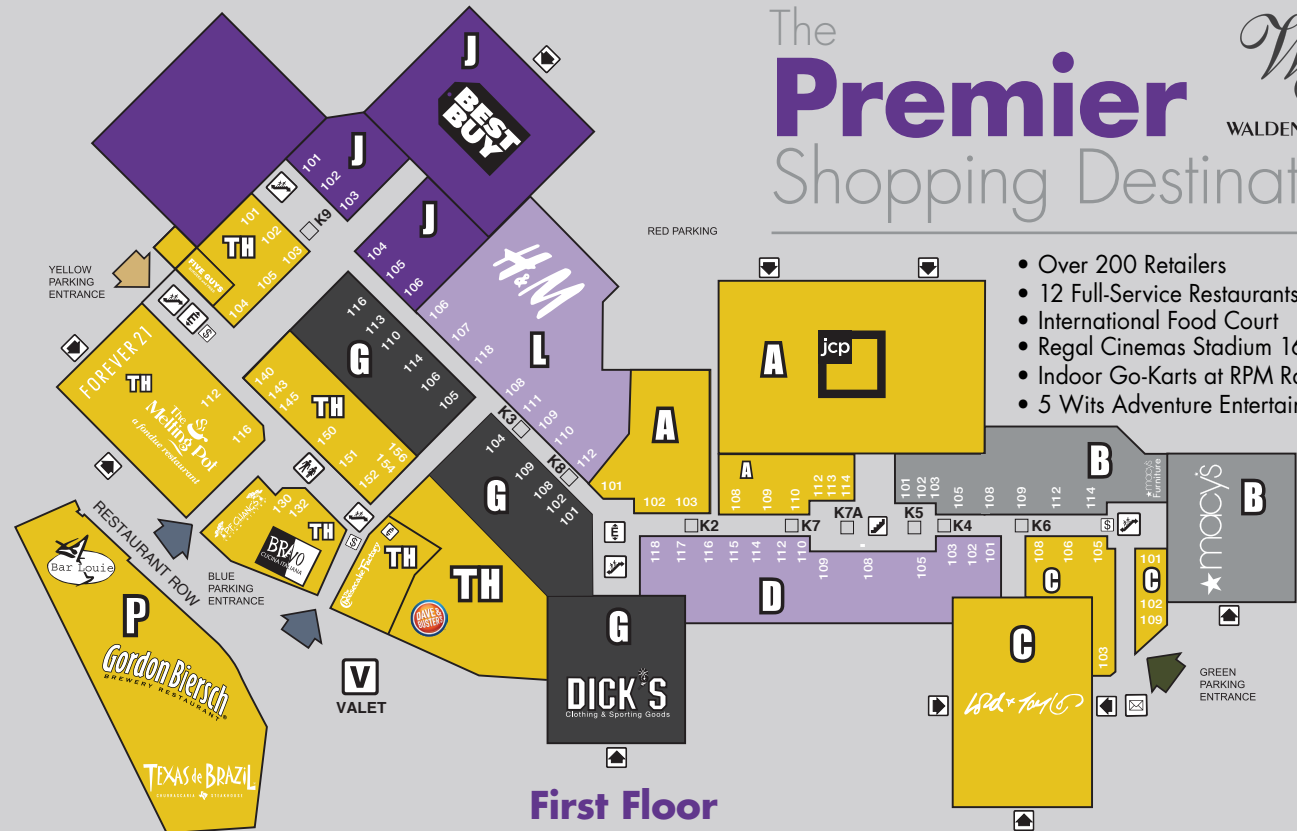

**Restrooms / Diaper Change Area**

Family restrooms are located on the lower level near Oakley and the upper level near JCPenney, Macy's, and the Food Court. Lounge/nursing room located near restrooms in the Food Court.

*More than just a mall!*

**Ashcroft & Oak**

Family Owned & Operated Over 100 Years!

**FREE \$20 GAME PLAY**  
WITH PURCHASE OF \$20 GAME PLAY

Promotion EXPIRES: 12/31/2017. Present this coupon at Front Desk to redeem. Limit one coupon per customer. Barcode valid for one use only. Minor policies vary by location - please check www.daveandbusters.com/locations for details. Not valid with any other offers, including eat & play offers, Hall Price Games Wednesday or any Hall Price Games Wednesday or any Hall Price Games Wednesday Packages. Coupon must be surrendered at time of redemption and may not be photocopied or duplicated. Non-refundable. Power Card activation fee is \$2. NOT FOR RESALE. VALID AT BUFFALO LOCATION ONLY.

# The Premier Shopping Destination

WALDEN GALLERIA

- Over 200 Retailers
- 12 Full-Service Restaurants
- International Food Court
- Regal Cinemas Stadium 16 and RPX Theater
- Indoor Go-Karts at RPM Raceway
- 5 Wits Adventure Entertainment

### Key to Map

AUTOMATED TELLER MACHINE	FOOD COURT
COMMUNITY ROOM	MAIL BOX
CUSTOMER SERVICE / CURRENCY EXCHANGE	MALL OFFICE
DEPARTMENT STORE ENTRANCE	RESTROOM
ELEVATOR	SECURITY
ESCALATOR	STAIRS
	VALET