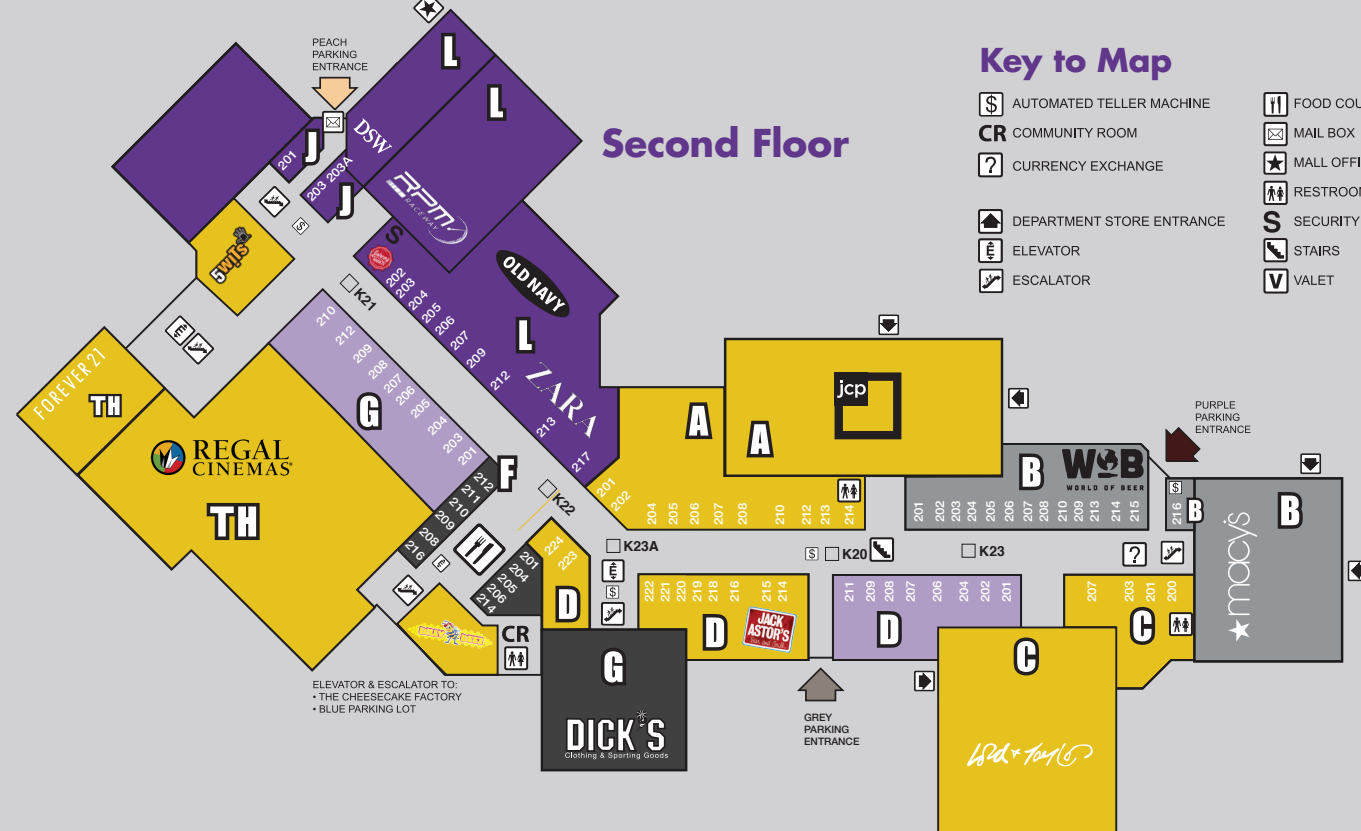

Available for rent free of charge. Located at the Security Office on the upper level near RPM Raceway, behind Johnny Rockets. Call (716) 681-7600 ext.126

Restrooms / Diaper Change Area

Family restrooms are located on the lower level near Oakley and the upper level near JCPenney, Macy's, and the Food Court. Lounge/nursing room located near restrooms in the Food Court.

107002193 E12312019

The Premier Shopping Destination

WALDEN GALLERIA

- Over 200 Retailers
- 12 Full-Service Restaurants
- International Food Court
- Regal Cinemas Stadium 16 and RPX Theater
- Indoor Go-Karts at RPM Raceway
- 5 Wits Adventure Entertainment

Key to Map

- AUTOMATED TELLER MACHINE
- COMMUNITY ROOM
- CURRENCY EXCHANGE
- DEPARTMENT STORE ENTRANCE
- ELEVATOR
- ESCALATOR
- FOOD COURT
- MAIL BOX
- MALL OFFICE
- RESTROOM
- SECURITY
- STAIRS
- VALET