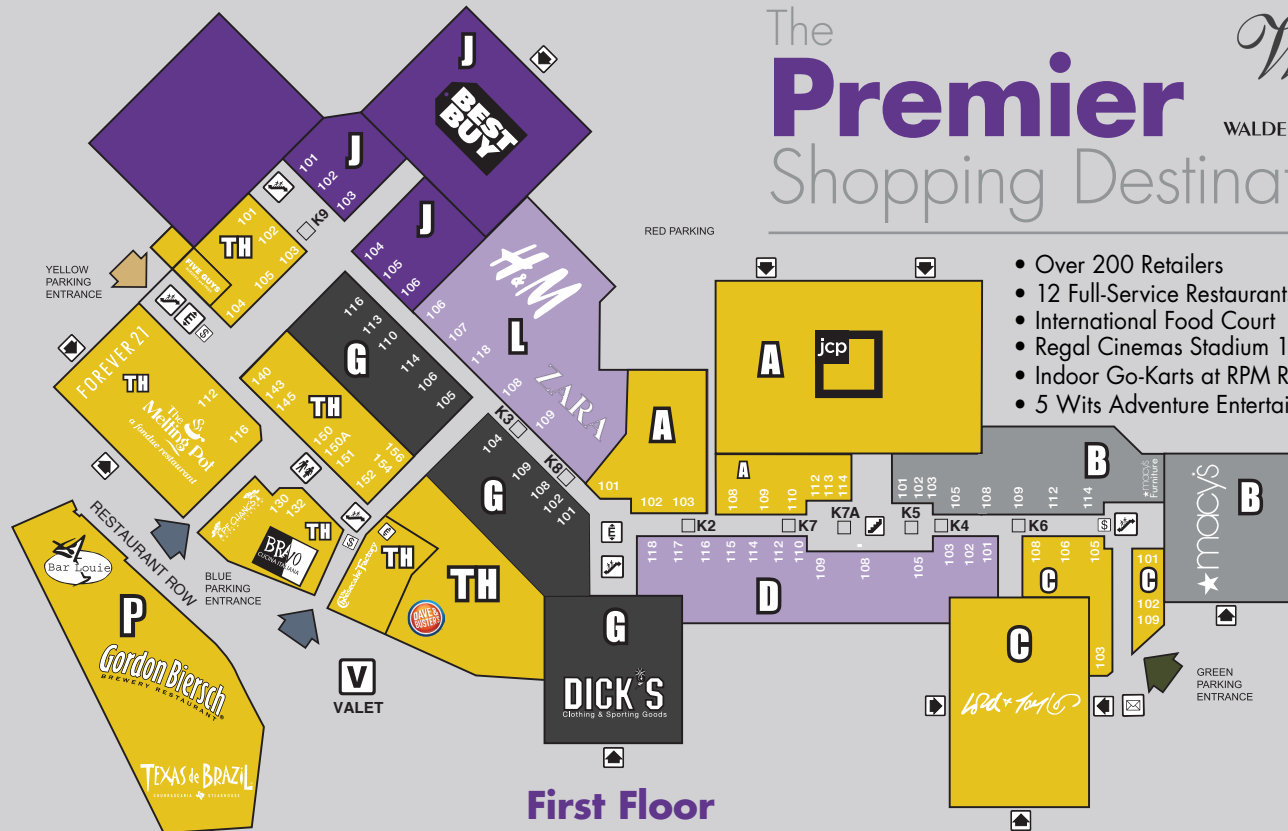

Available for rent free of charge. Located at the Security Office on the upper level near RPM Raceway, behind Johnny Rockets. Call (716) 681-7600 ext.126

Restrooms / Diaper Change Area

Family restrooms are located on the lower level near Oakley and the upper level near JCPenney, Macy's, and the Food Court. Lounge/nursing room located near restrooms in the Food Court.

107002193 E12312019

The Premier Shopping Destination

WALDEN GALLERIA

- Over 200 Retailers
- 12 Full-Service Restaurants
- International Food Court
- Regal Cinemas Stadium 16 and RPX Theater
- Indoor Go-Karts at RPM Raceway
- 5 Wits Adventure Entertainment

Key to Map

- AUTOMATED TELLER MACHINE
- COMMUNITY ROOM
- CURRENCY EXCHANGE
- DEPARTMENT STORE ENTRANCE
- ELEVATOR
- ESCALATOR
- FOOD COURT
- MAIL BOX
- MALL OFFICE
- RESTROOM
- SECURITY
- STAIRS
- VALET