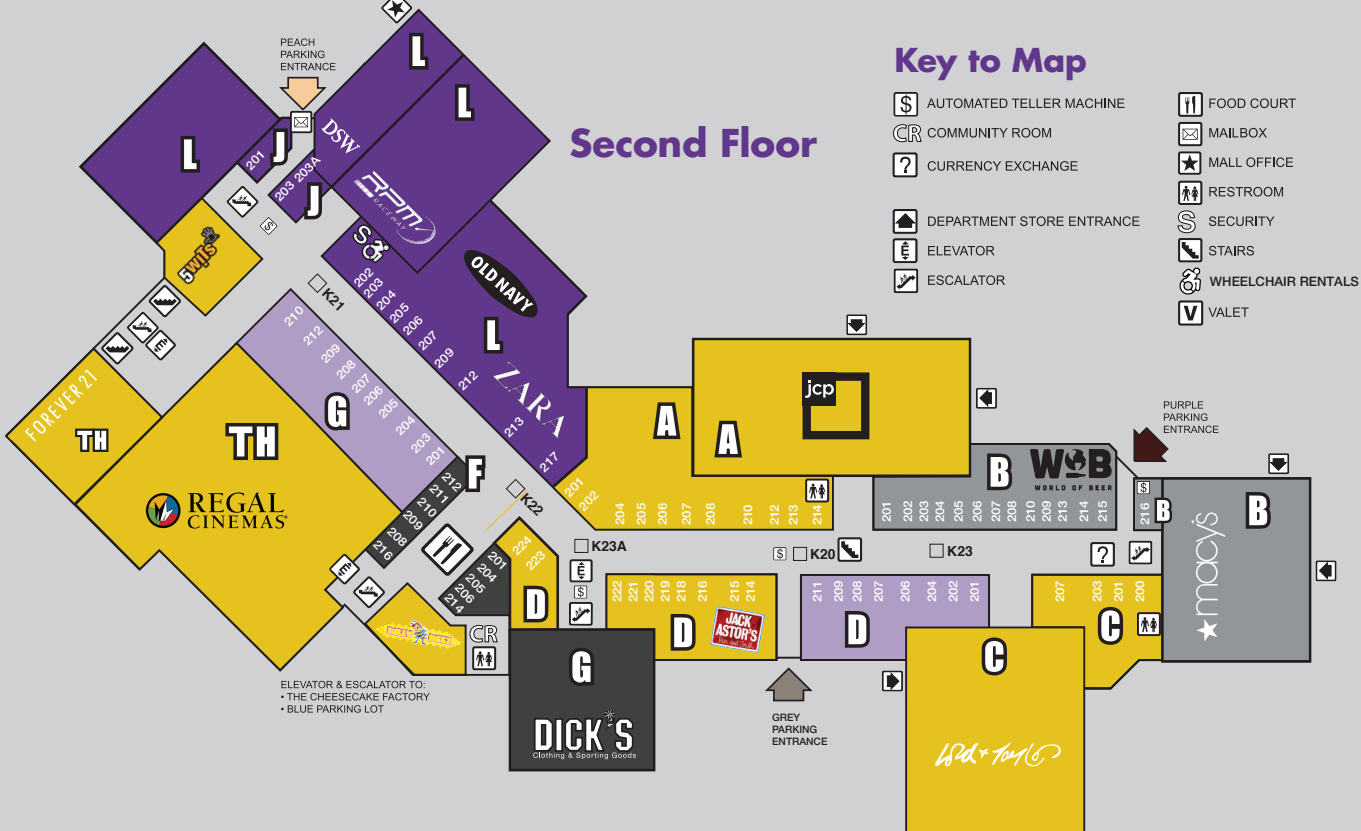

ALEX AND ANI
NOW OPEN

*Your destination for meaningful,
American-made jewelry*

Show us this map & get **20%OFF***
at our store on LEVEL 1

valid January 1 - April 30, 2019

THIS ISN'T A MOVIE, RIDE, ESCAPE ROOM, OR VIDEO GAME. THIS IS 15,000 SQUARE FEET OF ADVENTURE.

107002193 E12312019

The Premier Shopping Destination

WALDEN GALLERIA

- Over 200 Retailers
- 11 Full-Service Restaurants
- International Food Court
- Regal Cinemas Stadium 16 and RPX Theater
- Indoor Go-Karts at RPM Raceway
- 5 Wits Adventure Entertainment

RED PARKING

First Floor

- ### Key to Map
- AUTOMATED TELLER MACHINE
 - COMMUNITY ROOM
 - CURRENCY EXCHANGE
 - DEPARTMENT STORE ENTRANCE
 - ELEVATOR
 - ESCALATOR
 - FOOD COURT
 - MAILBOX
 - MALL OFFICE
 - RESTROOM
 - SECURITY
 - STAIRS
 - WHEELCHAIR RENTALS
 - VALET

SHOP

- DEPARTMENT STORES**
 Best Buy 681-5406
 JCPenney 681-5100
 Macy's 684-6267
 Lord & Taylor 684-5900
 Dick's Sporting Goods 651-0600
- WOMEN'S FASHIONS**
 D216 Abercrombie & Fitch 683-2530
 G207 Aerie 681-7385
 C207 AAO-Against All Odds 651-0609
 D112 American Eagle 683-3662
 L106 Anthropologie 683-2013
 D110 Buckle 681-1928
 B109 Cacique 206-3348
 D108 Charlotte Russe 681-6490
 TH152 Eddie Bauer 681-2170
 J103 Express 685-0416
 TH110 Forever 21 686-9280
 D117 francesca's 683-0817
 G201 Free Agent NEW
 L118 Free People 681-0615
 L212 Gap 684-8525
 G101 Garage 683-6987
 L107 H&M (855) 466-7467
 D114 Hollister 651-0002
 A210 Hot Topic 681-7762
 G106 J. Crew 684-8189
 G110 J. Jill 651-0650
 B109 Lane Bryant 206-3348
 B208 Leggings & Beyond 585-831-4700
 A108 LOFT 651-0617
 TH151 Lucky Brand 681-9645
 J105 lululemon athletica 681-3916
 D118 Michael Kors 686-0800
 A103 New York & Company 683-8622