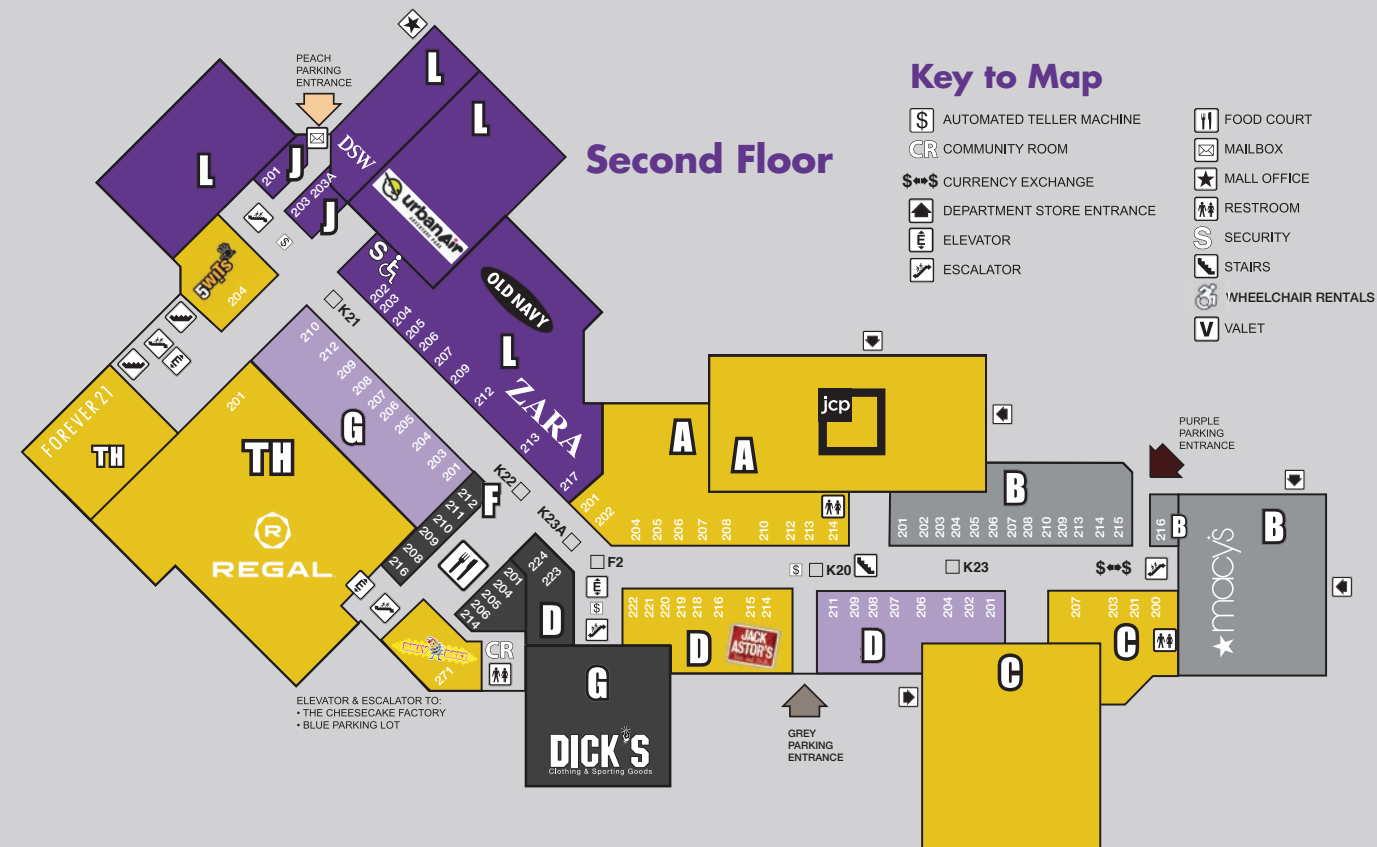

ALOHA KRAB
Cajun Seafood Boil & Bar
NOW OPEN
Located on Restaurant Row across from P.F. Chang's

Fresh
**NOW OPEN
IN FOOD COURT**

Santoras
SINCE 1927
PIZZA • PUB • GRILL
NOW OPEN!
NEAR TEXAS DE BRAZIL

REGAL
NOW OPEN
Now featuring **4DX**

First Floor

Second Floor

Key to Map

- AUTOMATED TELLER MACHINE
- COMMUNITY ROOM
- CURRENCY EXCHANGE
- DEPARTMENT STORE ENTRANCE
- ELEVATOR
- ESCALATOR
- FOOD COURT
- MAILBOX
- MALL OFFICE
- RESTROOM
- SECURITY
- STAIRS
- WHEELCHAIR RENTALS
- VALET