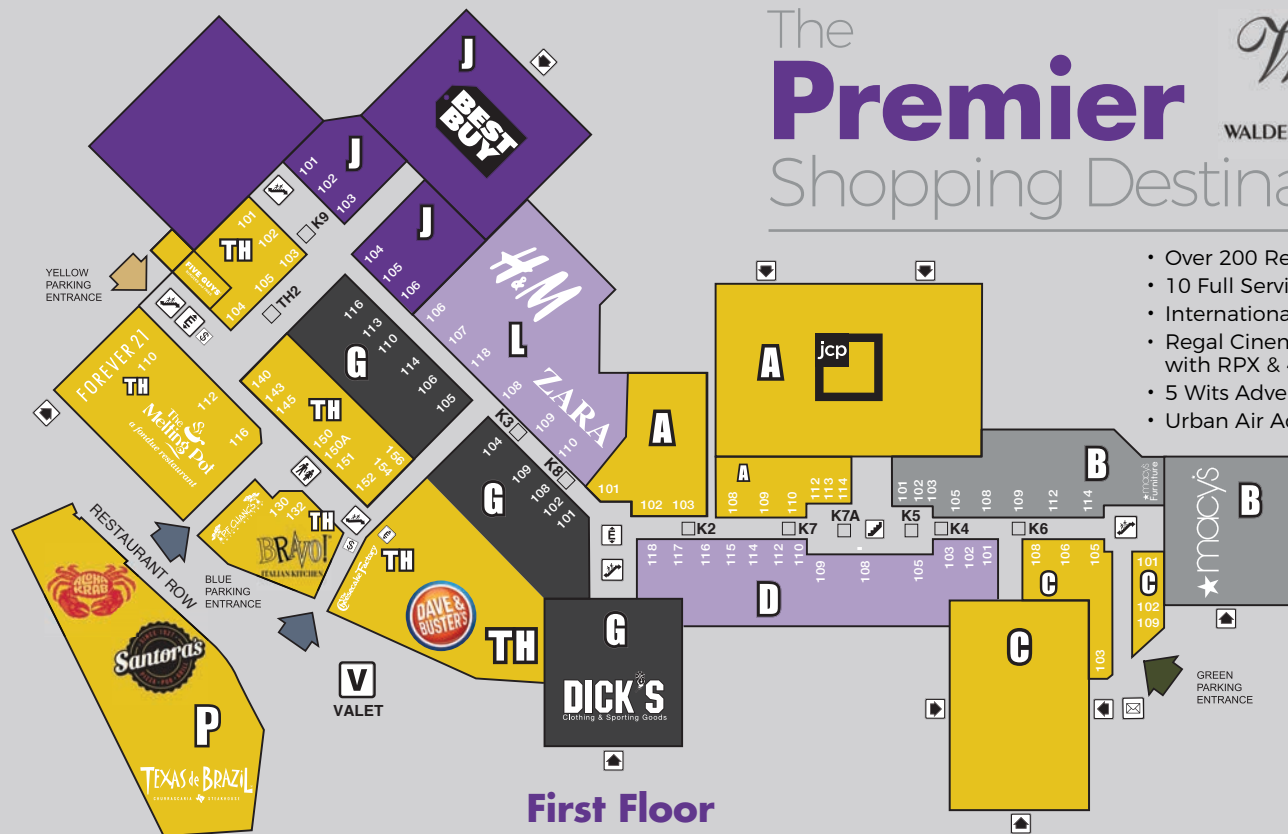

1 Walden Galleria • Buffalo, NY 14225
UrbanAirBuffalo.com

Restrooms / Diaper Change Area

Family restrooms are located on the lower level near Oakley and the upper level near JCPenney, Macy's, and the Food Court. Lounge/nursing room located near restrooms in the Food Court.

ALOHA KRAB
Cajun Seafood Boil & Bar
NOW OPEN
Located on Restaurant Row across from P.F. Chang's

Fresh
**NOW OPEN
IN FOOD COURT**

Santoras
SINCE 1927
PIZZA • PUB • GRILL
NOW OPEN!
NEAR TEXAS DE BRAZIL

REGAL
NOW OPEN
Now featuring **4DX**

The Premier Shopping Destination

WALDEN GALLERIA

- Over 200 Retailers
- 10 Full Service Restaurants
- International Food Court
- Regal Cinemas Stadium 16 with RPX & 4DX Theater
- 5 Wits Adventure Park
- Urban Air Adventure Park

First Floor

Second Floor

Key to Map

- AUTOMATED TELLER MACHINE
- COMMUNITY ROOM
- CURRENCY EXCHANGE
- DEPARTMENT STORE ENTRANCE
- ELEVATOR
- ESCALATOR
- FOOD COURT
- MAILBOX
- MALL OFFICE
- RESTROOM
- SECURITY
- STAIRS
- WHEELCHAIR RENTALS
- VALET