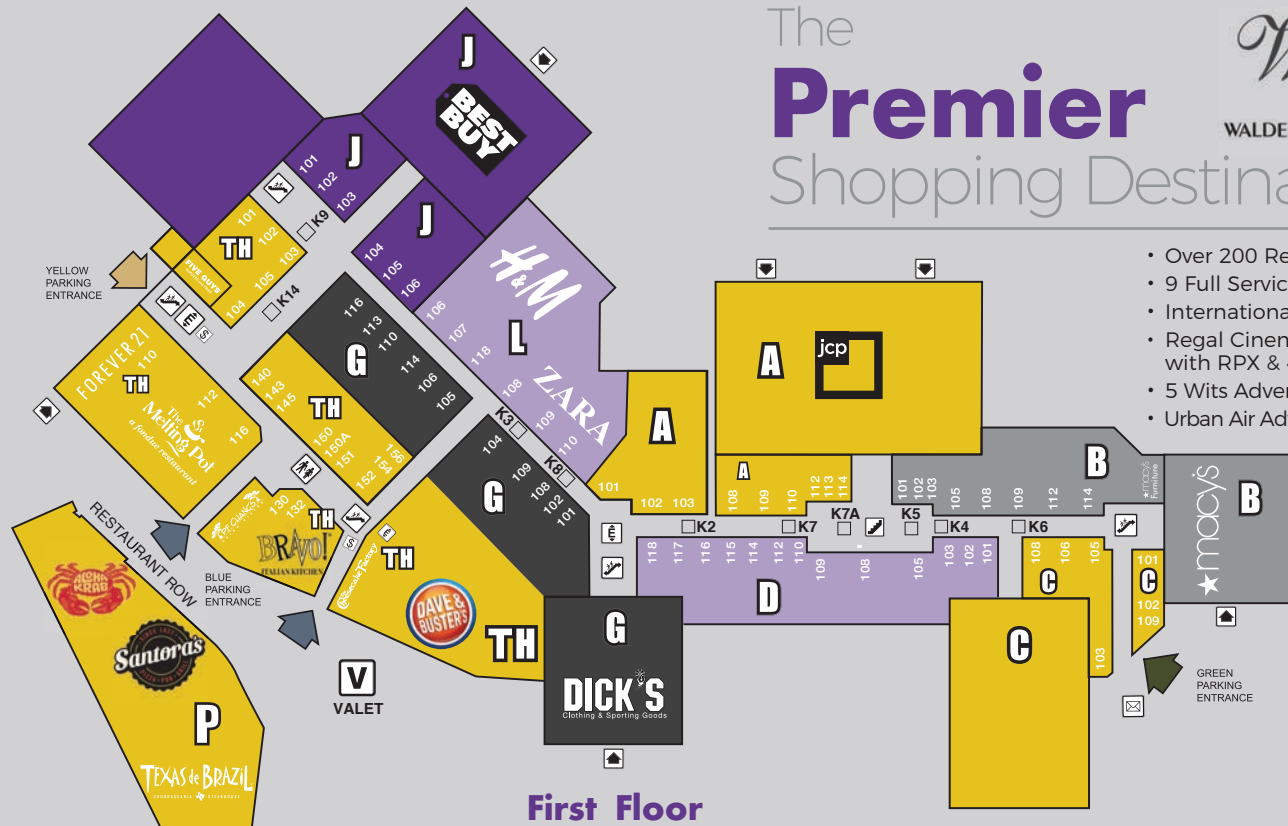

Restrooms / Diaper Change Area

Family Restrooms are located on the lower level near Oakley and the upper level near JCPenney, Macy's and the Food Court. Lounge/nursing room is located near the restrooms in the Food Court.

Let'em fly

Buy Tickets

UrbanAirBuffalo.com

Wetzel's Pretzels

NOW OPEN

UPPER LEVEL NEAR JCPENNEY

What big pretzels you have

The Premier Shopping Destination

WALDEN GALLERIA

- Over 200 Retailers
- 9 Full Service Restaurants
- International Food Court
- Regal Cinemas Stadium 16 with RPX & 4DX Theater
- 5 Wits Adventure Entertainment
- Urban Air Adventure Park

Key to Map

- AUTOMATED TELLER MACHINE
- COMMUNITY ROOM
- CURRENCY EXCHANGE
- DEPARTMENT STORE ENTRANCE
- ELEVATOR
- ESCALATOR
- FOOD COURT
- MAILBOX
- MALL OFFICE
- RESTROOM
- SECURITY
- STAIRS
- WHEELCHAIR RENTALS
- VALET