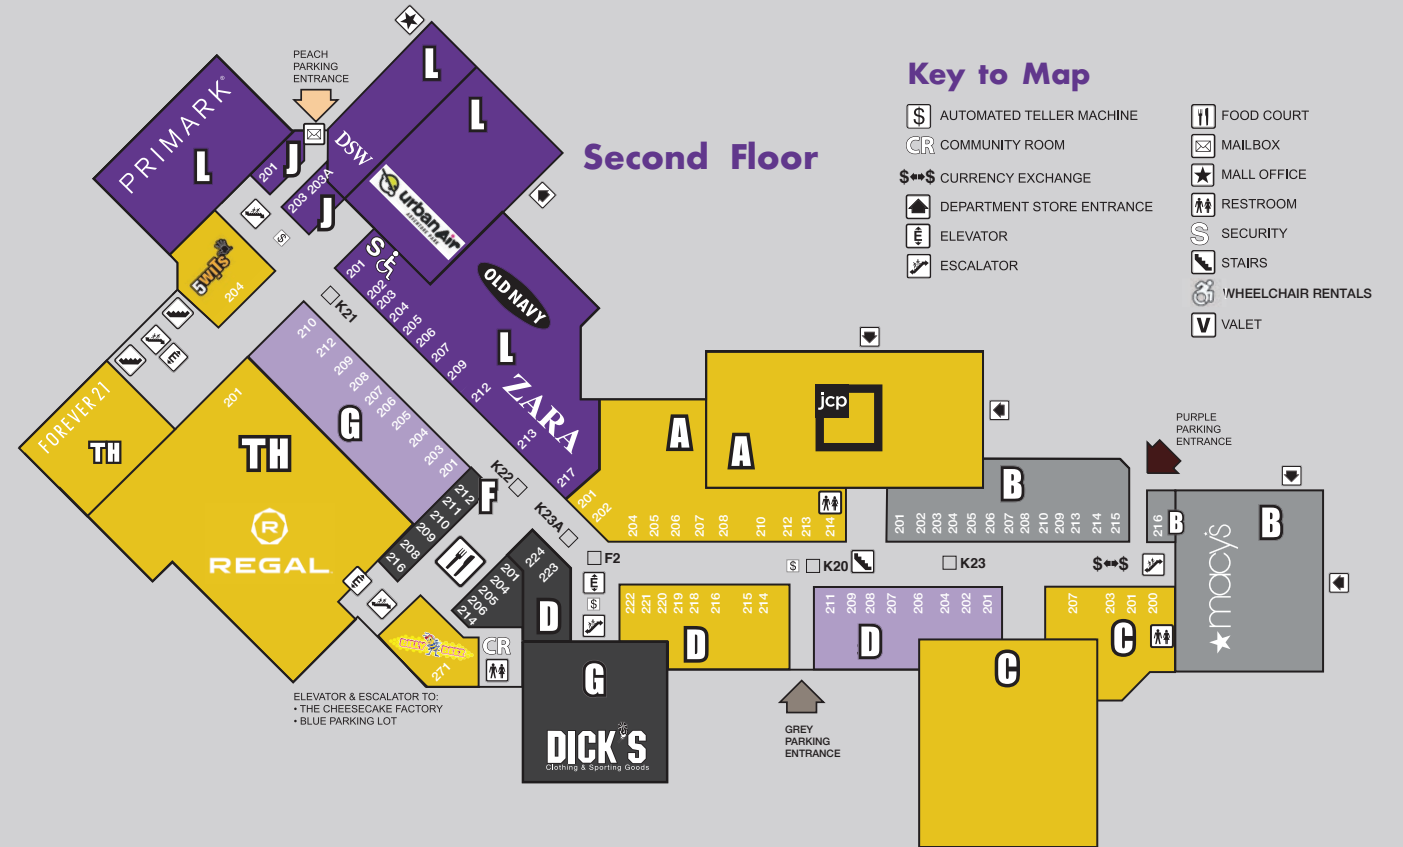

Restrooms / Diaper Change Area

Family Restrooms are located on the lower level near Oakley and the upper level near JCPenney, Macy's and the Food Court. Lounge/nursing room is located near the restrooms in the Food Court.

Key to Map

- AUTOMATED TELLER MACHINE
- COMMUNITY ROOM
- CURRENCY EXCHANGE
- DEPARTMENT STORE ENTRANCE
- ELEVATOR
- ESCALATOR
- FOOD COURT
- MAILBOX
- MALL OFFICE
- RESTROOM
- SECURITY
- STAIRS
- WHEELCHAIR RENTALS
- VALET