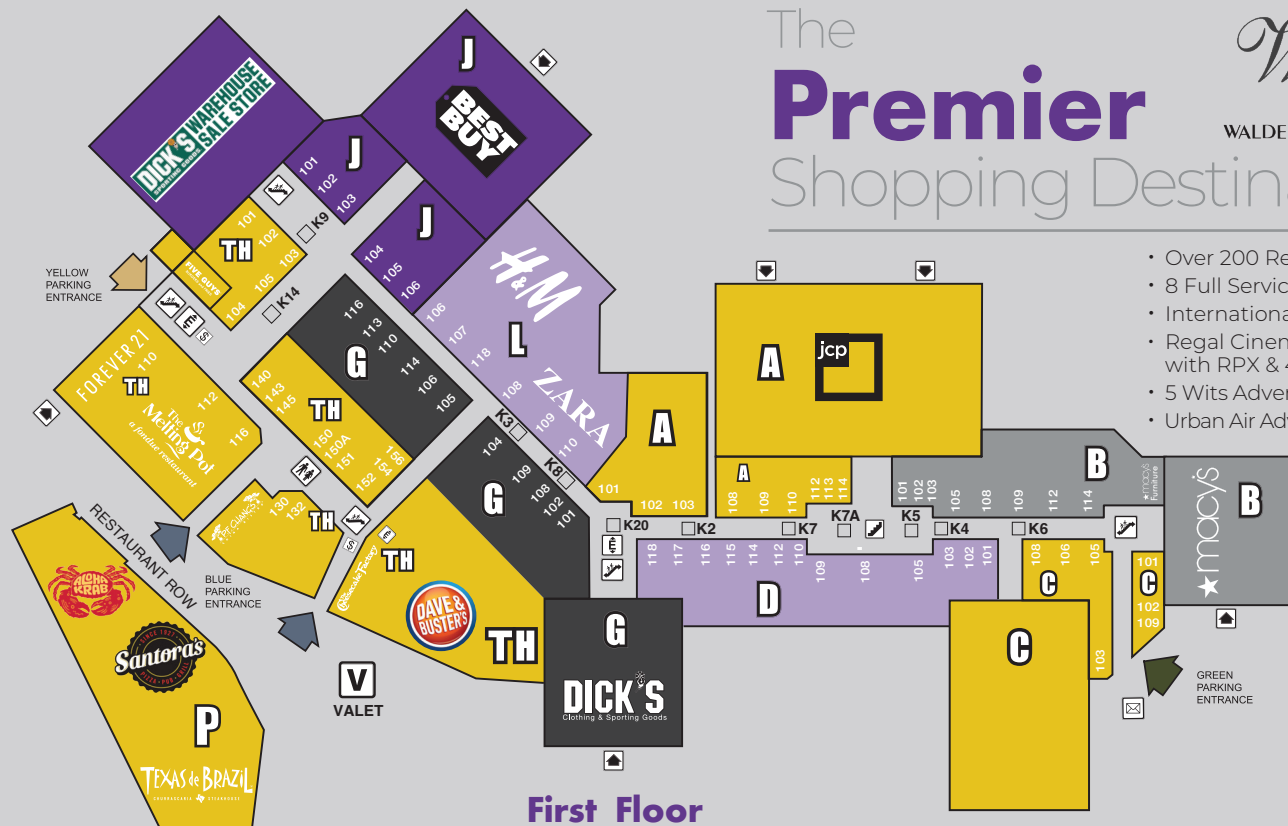

The Premier Shopping Destination

WALDEN GALLERIA

- Over 200 Retailers
- 8 Full Service Restaurants
- International Food Court
- Regal Cinemas Stadium 16 with RPX & 4DX Theater
- 5 Wits Adventure Entertainment
- Urban Air Adventure Park

SHOP

DEPARTMENT STORES	
Best Buy	681-5406
Dick's Sporting Goods	651-0600
Dick's Sporting Goods Warehouse	COMING SOON
JCPenney	681-5100
Macy's	684-6267
Primark	302-2349
WOMEN'S FASHIONS	
D223 Aerie	681-7385
D223 OFFLINE by Aerie	621-7385
A109 Aeropostale	681-0394
C207 AAO-Against All Odds	651-0609
D112 American Eagle	683-3662
L106 Anthropologie	683-2013
A205 Ardenne	220-7517
D110 Buckle	681-1928
B109 Cacique	206-3348
D108 Charlotte Russe	681-0681
J105 Dry Goods	929-6812
TH152 Eddie Bauer	681-2170
J103 Express	685-0416
TH110 Forever 21	686-9280
D117 francesca's	683-0817
L118 Free People	681-0615
L212 Gap	684-8525
G101 Garage	683-6987
L107 H&M	(855) 466-7467
D114 Hollister	651-0002
A210 Hot Topic	681-7762
G106 J. Crew	684-8189
G110 J. Jill	651-0650
A204 JD Sports	235-5847
B109 Lane Bryant	206-3348
B208 Leggings & Beyond	(585) 831-4700
A108 LOFT	651-0617
J106 lululemon athletica	681-3916
D118 Michael Kors	686-0800

TH150 Oakley	681-0669
L209 Old Navy Clothing Co.	651-4641
D104 PacSun	685-5484
D211 PINK	685-3201
G207 Prom Queen	683-0618
D216 rue21	683-0618
TH116 SCHIQ	(516) 590-5040
G201 Sholan	(516) 590-5040
D102 Soma Intimates	683-0581
C105 streeTgame	684-8829
D218 Torrid	681-8920
TH112 Urban Outfitters	685-8080
D208 Vans	681-4191
A101 Vera Bradley	681-0874
G102 Victoria's Secret	681-3424
G114 White House Black Market	685-3523
D105 Windsor	200-1456
L109 Zara	(917) 415-6149
G208 Zumiez	651-0438
MEN'S FASHIONS	
A109 Aeropostale	681-0394
C207 AAO-Against All Odds	651-0609
D112 American Eagle	683-3662
D110 Buckle	681-1928
TH152 Eddie Bauer	681-2170
J103 Express Men	685-0416
TH110 Forever 21	686-9280
L212 Gap	684-8525
L107 H&M	(855) 466-7467
D114 Hollister	651-0002
A210 Hot Topic	681-7762
G109 Hugo Boss	684-5210
G106 J. Crew	684-8189
A204 JD Sports	235-5847
J106 lululemon athletica	681-3916
TH150 Oakley	681-0669
L209 Old Navy Clothing Co.	651-4641
D104 PacSun	685-5484
D216 rue21	815-2380