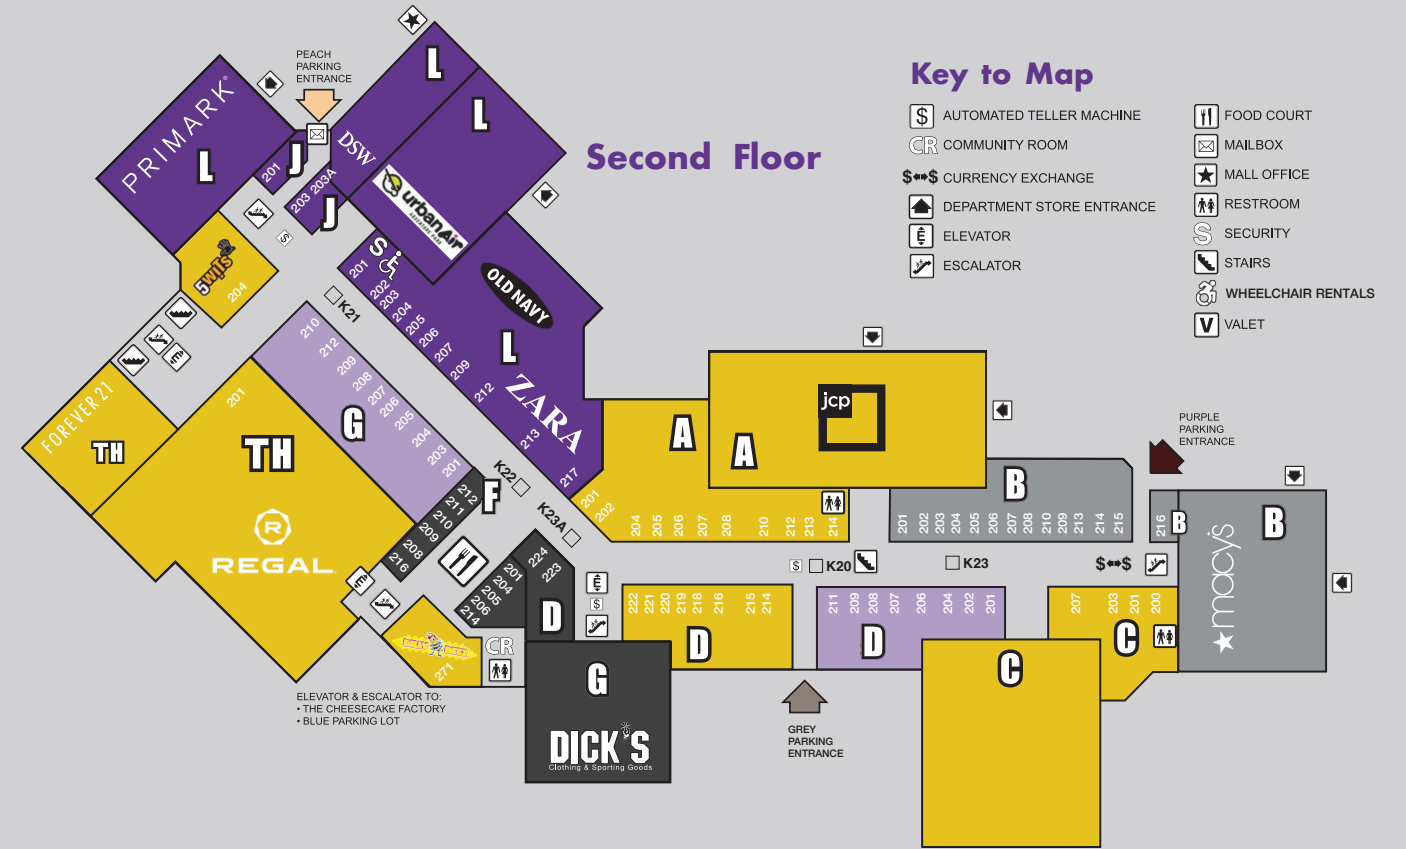

The Premier Shopping Destination

WALDEN GALLERIA

- Over 200 Retailers
- 8 Full Service Restaurants
- International Food Court
- Regal Cinemas Stadium 16 with RPX & 4DX Theater
- 5 Wits Adventure Entertainment
- Urban Air Adventure Park

SHOP

DEPARTMENT STORES	
Best Buy	681-5406
Dick's Sporting Goods	651-0600
Dick's Sporting Goods Warehouse	COMING SOON
JCPenney	681-5100
Macy's	684-6267
Primark	302-2349
WOMEN'S FASHIONS	
D223 Aerie	681-7385
D223 OFFLINE by Aerie	621-7385
A109 Aeropostale	681-0394
C207 AAO-Against All Odds	651-0609
D112 American Eagle	683-3662
L106 Anthropologie	683-2013
A205 Ardenne	220-7517
D110 Buckle	681-1928
B109 Cacique	206-3348
D108 Charlotte Russe	681-0681
J105 Dry Goods	929-6812
TH152 Eddie Bauer	681-2170
J103 Express	685-0416
TH110 Forever 21	686-9280
D117 francesca's	683-0817
L118 Free People	681-0615
L212 Gap	684-8525
G101 Garage	683-6987
L107 H&M	(855) 466-7467
D114 Hollister	651-0002
A210 Hot Topic	681-7762
G106 J. Crew	684-8189
G110 J. Jill	651-0650
A204 JD Sports	235-5847
B109 Lane Bryant	206-3348
B208 Leggings & Beyond	(585) 831-4700
A108 LOFT	651-0617
J106 lululemon athletica	681-3916
D118 Michael Kors	686-0800

TH150 Oakley	681-0669
L209 Old Navy Clothing Co.	651-4641
D104 PacSun	685-5484
D211 PINK	685-3201
G207 Prom Queen	683-0618
D216 rue21	683-0618
TH116 SCHIQ	(516) 590-5040
G201 Sholan	(516) 590-5040
D102 Soma Intimates	683-0581
C105 streeTgame	684-8829
D218 Torrid	681-8920
TH112 Urban Outfitters	685-8080
D208 Vans	681-4191
A101 Vera Bradley	681-0874
G102 Victoria's Secret	681-3424
G114 White House Black Market	685-3523
D105 Windsor	200-1456
L109 Zara	(917) 415-6149
G208 Zumiez	651-0438
MEN'S FASHIONS	
A109 Aeropostale	681-0394
C207 AAO-Against All Odds	651-0609
D112 American Eagle	683-3662
D110 Buckle	681-1928
TH152 Eddie Bauer	681-2170
J103 Express Men	685-0416
TH110 Forever 21	686-9280
L212 Gap	684-8525
L107 H&M	(855) 466-7467
D114 Hollister	651-0002
A210 Hot Topic	681-7762
G109 Hugo Boss	684-5210
G106 J. Crew	684-8189
A204 JD Sports	235-5847
J106 lululemon athletica	681-3916
TH150 Oakley	681-0669
L209 Old Navy Clothing Co.	651-4641
D104 PacSun	685-5484
D216 rue21	815-2380