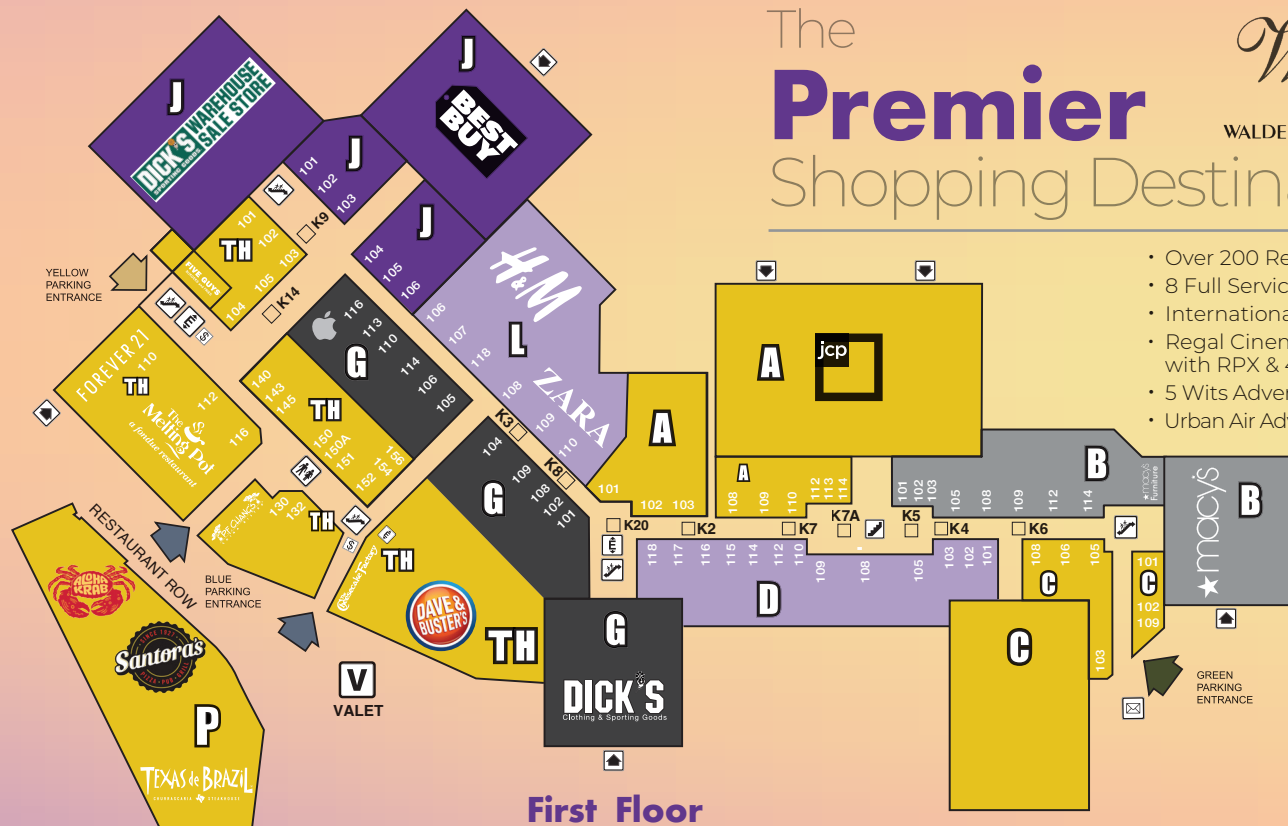

The Premier Shopping Destination

WALDEN GALLERIA

- Over 200 Retailers
- 8 Full Service Restaurants
- International Food Court
- Regal Cinemas Stadium 16 with RPX & 4DX Theater
- 5 Wits Adventure Entertainment
- Urban Air Adventure Park

Key to Map

- AUTOMATED TELLER MACHINE
- COMMUNITY ROOM
- CURRENCY EXCHANGE
- DEPARTMENT STORE ENTRANCE
- ELEVATOR
- ESCALATOR
- FOOD COURT
- MAILBOX
- MALL OFFICE
- RESTROOM
- SECURITY
- STAIRS
- WHEELCHAIR RENTALS
- VALET

SHOP

DEPARTMENT STORES
Best Buy 681-5406
Dick's Sporting Goods 651-0600
Dick's Sporting Goods Warehouse (412) 514-5390
JCPenney 681-5100
Macy's 684-6267
Primark 302-2349

WOMEN'S FASHIONS
D223 Abercrombie & Fitch COMING SOON
D223 Aerie 681-7385
A109 Aeropostale 681-0394
C207 AAO-Against All Odds 651-0609
D112 American Eagle 683-3662
L106 Anthropologie 683-2013
A205 Ardene 220-7517
D110 Buckle 681-1928
B109 Cacique 206-3348
D108 Charlotte Russe 681-0681
J105 Dry Goods 929-6812
TH152 Eddie Bauer 681-2170
J103 Express 685-0416
TH110 Forever 21 686-9280
D117 francesca's 683-0817
L118 Free People 681-0615
L212 Gap 684-8525
G101 Garage 683-6987
L107 H&M 206-3702
D114 Hollister 651-0002
A210 Hot Topic 681-7762
TH140 Indochino NOW OPEN
G106 J. Crew 684-8189
G110 J. Jill 651-0650
A204 JD Sports 235-5847
B109 Lane Bryant 206-3348
B208 Leggings & Beyond (585) 831-4700
A108 LOFT 651-0617
J106 lululemon athletica 681-3916

D118 Michael Kors 686-0800
TH150 Oakley 681-0669
L209 Old Navy Clothing Co. 651-4639
D104 PacSun 685-5484
D208 PINK 685-3201
G207 Prom Queen 683-0618
TH116 SCHIQ (516) 590-5040
G201 Sholan (516) 590-5040
D102 Soma Intimates 683-0581
C105 streeTgame 684-8829
D218 Torrid 681-8920
TH112 Urban Outfitters 685-8080
D208 Vans 681-4191
A101 Vera Bradley 681-0874
G102 Victoria's Secret 681-3424
G114 White House Black Market 685-3523
D105 Windsor 200-1456
L109 Zara (917) 415-6149
G208 Zumiez 651-0438

MEN'S FASHIONS
L108 Abercrombie & Fitch COMING SOON
A109 Aeropostale 681-0394
C207 AAO-Against All Odds 651-0609
D112 American Eagle 683-3662
B108 Bespoke Menswear NOW OPEN
D110 Buckle 681-1928
TH152 Eddie Bauer 681-2170
J103 Express Men 685-0416
TH110 Forever 21 686-9280
L212 Gap 684-8525
L107 Garage 683-6987
L107 H&M 206-3702
D114 Hollister 651-0002
A210 Hot Topic 681-7762
TH140 Indochino NOW OPEN
G109 Hugo Boss 684-5210
G106 J. Crew 684-8189
A204 JD Sports 235-5847
J106 lululemon athletica 681-3916
TH150 Oakley 681-0669
L209 Old Navy Clothing Co. 651-4641

D104 PacSun 685-5484
C105 streeTgame 684-8829
J101 Tuxedo Junction 685-3318
TH112 Urban Outfitters 685-8080
D208 Vans 681-4191
L213 Zara (917) 415-6149
G208 Zumiez 651-0438

CHILDREN'S FASHIONS
L108 Abercrombie & Fitch COMING SOON
L212 Baby Gap 684-8525
G210 The Children's Place 681-7366
G206 Five Below 379-3865
L212 Gap Kids 684-8525
L107 H&M (855) 466-7467
G106 J. Crew 684-8189
L209 Old Navy Clothing Co. 651-4641
L213 Zara (917) 415-6149