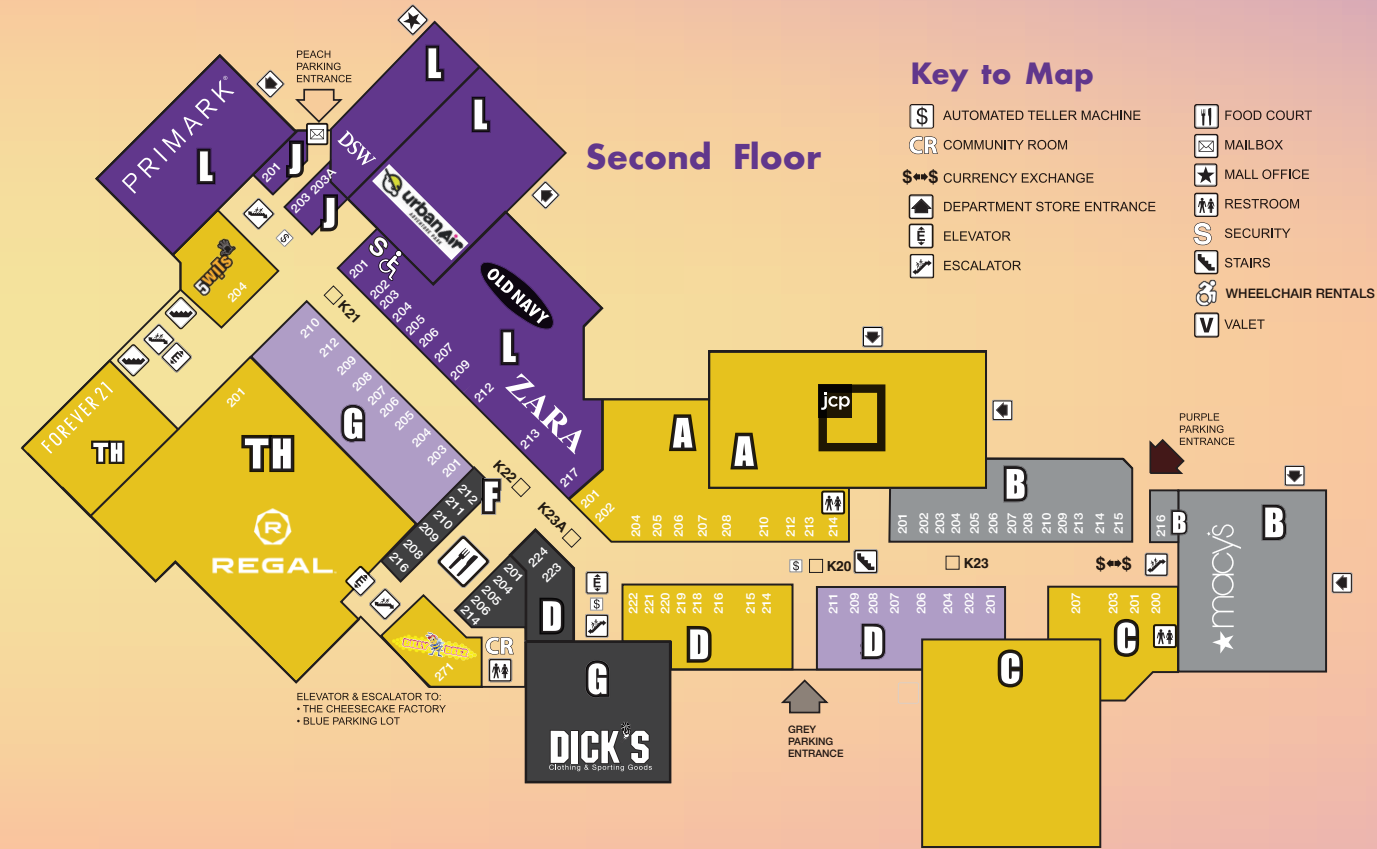

The Premier Shopping Destination

WALDEN GALLERIA

- Over 200 Retailers
- 8 Full Service Restaurants
- International Food Court
- Regal Cinemas Stadium 16 with RPX & 4DX Theater
- 5 Wits Adventure Entertainment
- Urban Air Adventure Park

Key to Map

- AUTOMATED TELLER MACHINE
- COMMUNITY ROOM
- CURRENCY EXCHANGE
- DEPARTMENT STORE ENTRANCE
- ELEVATOR
- ESCALATOR
- FOOD COURT
- MAILBOX
- MALL OFFICE
- RESTROOM
- SECURITY
- STAIRS
- WHEELCHAIR RENTALS
- VALET

SHOP

DEPARTMENT STORES
Best Buy 681-5406
Dick's Sporting Goods 651-0600
Dick's Sporting Goods Warehouse (412) 514-5390
JCPenney 681-5100
Macy's 684-6267
Primark 302-2349

WOMEN'S FASHIONS
D223 Abercrombie & Fitch COMING SOON
D223 Aerie 681-7385
A109 Aeropostale 681-0394
C207 AAO-Against All Odds 651-0609
D112 American Eagle 683-3662
L106 Anthropologie 683-2013
A205 Ardene 220-7517
D110 Buckle 681-1928
B109 Cacique 206-3348
D108 Charlotte Russe 681-0681
J105 Dry Goods 929-6812
TH152 Eddie Bauer 681-2170
J103 Express 685-0416
TH110 Forever 21 686-9280
D117 francesca's 683-0817
L118 Free People 681-0615
L212 Gap 684-8525
G101 Garage 683-6987
L107 H&M 206-3702
D114 Hollister 651-0002
A210 Hot Topic 681-7762
TH140 Indochino NOW OPEN
G106 J. Crew 684-8189
G110 J. Jill 651-0650
A204 JD Sports 235-5847
B109 Lane Bryant 206-3348
B208 Leggings & Beyond (585) 831-4700
A108 LOFT 651-0617
J106 lululemon athletica 681-3916

D118 Michael Kors 686-0800
TH150 Oakley 681-0669
L209 Old Navy Clothing Co. 651-4639
D104 PacSun 685-5484
D208 PINK 685-3201
G207 Prom Queen 683-0618
TH116 SCHIQ (516) 590-5040
G201 Sholan (516) 590-5040
D102 Soma Intimates 683-0581
C105 streeTgame 684-8829
D218 Torrid 681-8920
TH112 Urban Outfitters 685-8080
D208 Vans 681-4191
A101 Vera Bradley 681-0874
G102 Victoria's Secret 681-3424
G114 White House Black Market 685-3523
D105 Windsor 200-1456
L109 Zara (917) 415-6149
G208 Zumiez 651-0438

MEN'S FASHIONS
L108 Abercrombie & Fitch COMING SOON
A109 Aeropostale 681-0394
C207 AAO-Against All Odds 651-0609
D112 American Eagle 683-3662
B108 Bespoke Menswear NOW OPEN
D110 Buckle 681-1928
TH152 Eddie Bauer 681-2170
J103 Express Men 685-0416
TH110 Forever 21 686-9280
L212 Gap 684-8525
L107 Garage 683-6987
L107 H&M 206-3702
D114 Hollister 651-0002
A210 Hot Topic 681-7762
TH140 Indochino NOW OPEN
G109 Hugo Boss 684-5210
G106 J. Crew 684-8189
A204 JD Sports 235-5847
J106 lululemon athletica 681-3916
TH150 Oakley 681-0669
L209 Old Navy Clothing Co. 651-4641

D104 PacSun 685-5484
C105 streeTgame 684-8829
J101 Tuxedo Junction 685-3318
TH112 Urban Outfitters 685-8080
D208 Vans 681-4191
L213 Zara (917) 415-6149
G208 Zumiez 651-0438

CHILDREN'S FASHIONS
L108 Abercrombie & Fitch COMING SOON
L212 Baby Gap 684-8525
G210 The Children's Place 681-7366
G206 Five Below 379-3865
L212 Gap Kids 684-8525
L107 H&M (855) 466-7467
G106 J. Crew 684-8189
L209 Old Navy Clothing Co. 651-4641
L213 Zara (917) 415-6149