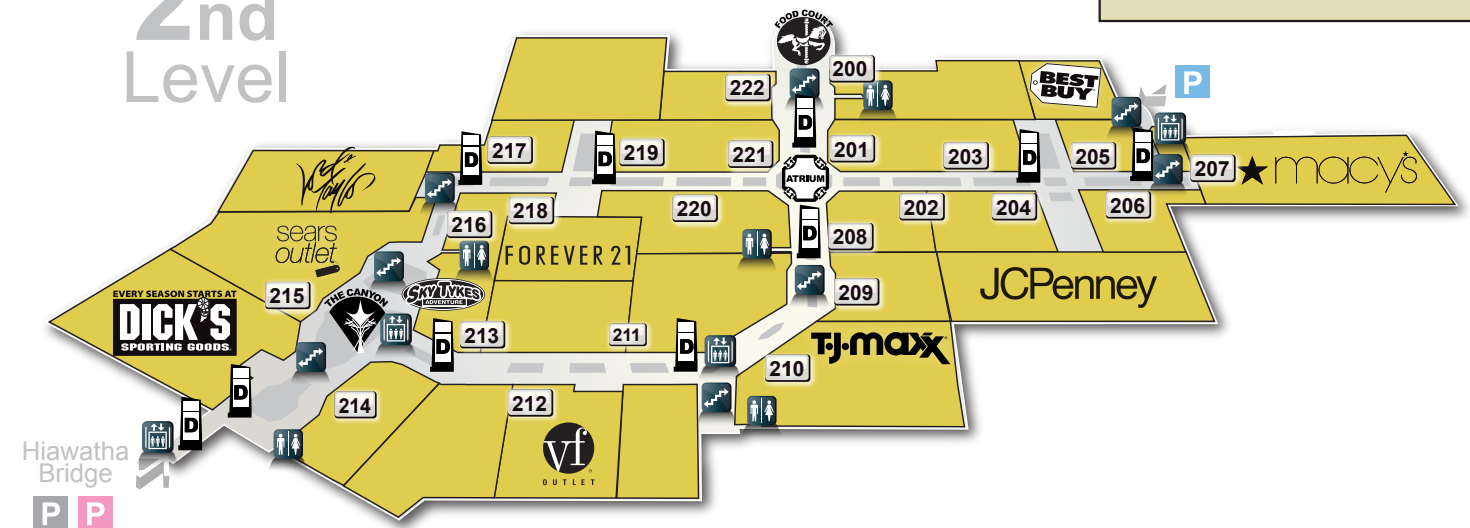

SHOPPING

99 Cent City	Commons Level
Abercrombie & Fitch	120
Aéerie	117
Aéropostale	120
Against All Odds	Commons Level
Aldo	102
American Eagle Outfitters	121
Ann Taylor	203
Apple	203
Art of Shaving, The	202
As Seen On TV	211
AT&T	121
Banana Republic	220
BareMinerals	202
Bath & Body Works	120
BC Surf & Sport	121
Beauty Plus	103
Best Buy	2nd Level
Best Buy Mobile	106
Body by Pagoda	108
Branch by Bellangelo	111
Brookstone	103
Buckle	121
Build-A-Bear Workshop	202
Burlington Coat Factory	Commons Level
Carhartt	100
Champs Sports	105
Charlotte Russe	219
Children's Place, The	205
Claire's	206
Clarks	203
Cooperstown Connection	211
Crabtree & Evelyn	220
Crocs	210
Dick's Sporting Goods	1st & 2nd Level
Disney Store, The	102
DSW	Commons Level
Eastern Mountain Sports	122
Express	101
Famous Footwear	105
Finish Line	Commons Level
Five Below	209
Flormar	120
FootAction USA	217
Forever 21	1st & 2nd Level
Francesca's Collections	202
GameStop	117
Garage	119
Gertrude Hawk Chocolates	207
Gift-ology	215
GNC	206
Gymboree	102
Hallmark	203
Hannoush Jewelers	221
Hollister Co.	202
Hot Topic	102
House of Hoops by Foot Locker	103
H & M	116
iComfort	109
Jared The Galleria of Jewelry	112
Jay Street Games	212
J.Crew	220
J.Jill	220
JCPenney	1st & 2nd Level
JCPenney Photo Studio	1st Level
Journeys	104
Journeys Kidz	102
Justice	102
Kay Jewelers	201
Kids Foot Locker	102
Lady Foot Locker	121
Lane Bryant	103
LensCrafters	117
Liberty Travel	206
Lids	201
Limited, The	120
Lindt Chocolate	212
Littman Jewelers	204
LOFT	217
Lord & Taylor	1st & 2nd Level
Lululemon	220
Macy's	1st & 2nd Level
Michael's Arts and Crafts Store	214
Microsoft Store	221
Motherhood Maternity	102
My Favorite Sports Store	208
New York & Company	120