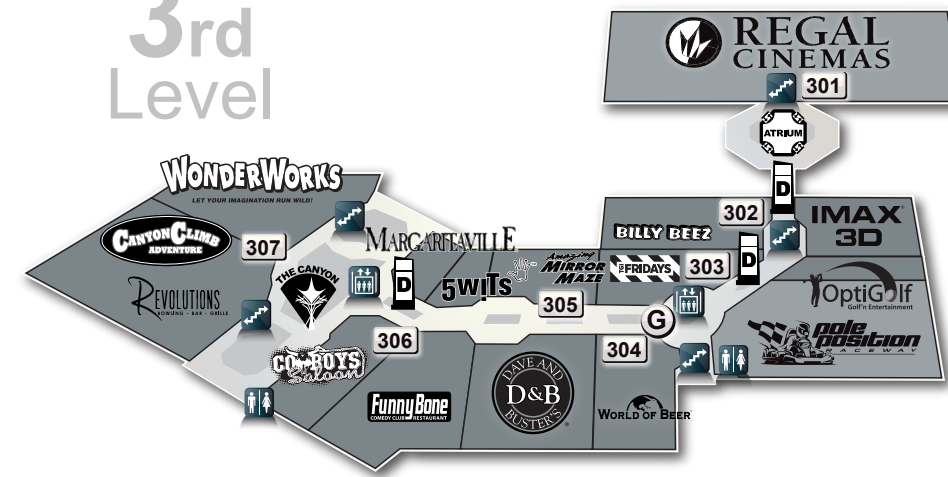

ENTERTAINMENT

5 WIts	305
Antique Carousel	200
Amazing Mirror Maze	305
Billy Beez	302
Build-A-Bear Workshop	202
Canyon Climb Adventure	307
Dave & Buster's	304
Funny Bone Comedy Club	304
GlowGolf	105
OptiGolf	302
Pole Position Raceway	303
Regal Cinemas 19	301, 302
Regal Cinemas IMAX & RPX	302
Revolutions Entertainment	307
Sky Tykes Kids Ropes Course	215
WonderWorks	307

COMING SOON

Cowboys Saloon	306
IT'SUGAR	304

3rd Level