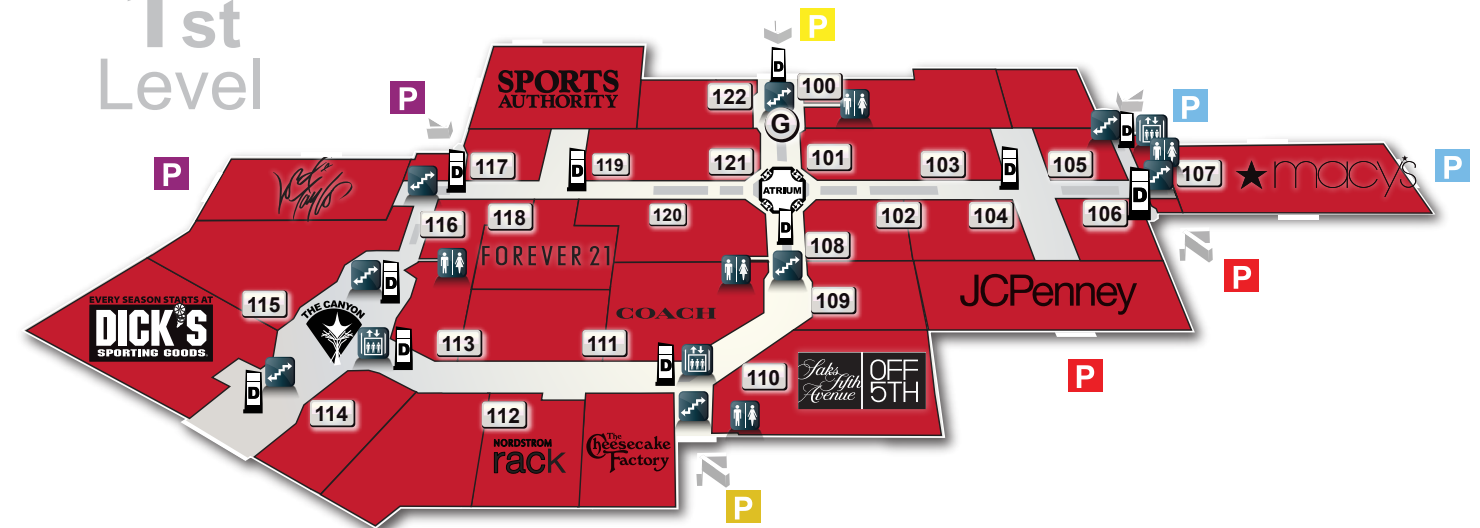

SHOPPING

99 Cent City	Commons Level
Abercrombie & Fitch	120
Aéerie	117
Aéropostale	120
Against All Odds	Commons Level
Aldo	102
American Eagle Outfitters	121
Ann Taylor	203
Apple	203
Art of Shaving, The	202
As Seen On TV	211
AT&T	121
Banana Republic	220
BareMinerals	202
Bath & Body Works	120
BC Surf & Sport	121
Beauty Plus	103
Best Buy	2nd Level
Best Buy Mobile	106
Body by Pagoda	108
Branch by Bellangelo	111
Brookstone	103
Buckle	121
Build-A-Bear Workshop	202
Burlington Coat Factory	Commons Level
Carhartt	100
Champs Sports	105
Charlotte Russe	219
Children's Place, The	205
Claire's	206
Clarks	203
Cooperstown Connection	211
Crabtree & Evelyn	220
Crocs	210
Dick's Sporting Goods	1st & 2nd Level
Disney Store, The	102
DSW	Commons Level
Eastern Mountain Sports	122
Express	101
Famous Footwear	105
Finish Line	Commons Level
Five Below	209
Flormar	120
FootAction USA	217
Forever 21	1st & 2nd Level
Francesca's Collections	202
GameStop	117
Garage	119
Gertrude Hawk Chocolates	207
Gift-ology	215
GNC	206
Gymboree	102
Hallmark	203
Hannoush Jewelers	221
Hollister Co.	202
Hot Topic	102
House of Hoops by Foot Locker	103
H & M	116
iComfort	109
Jared The Galleria of Jewelry	112
Jay Street Games	212
J.Crew	220
J.Jill	220
JCPenney	1st & 2nd Level
JCPenney Photo Studio	1st Level
Journeys	104
Journeys Kidz	102
Justice	102
Kay Jewelers	201
Kids Foot Locker	102
Lady Foot Locker	121
Lane Bryant	103
LensCrafters	117
Liberty Travel	206
Lids	201
Limited, The	120
Lindt Chocolate	212
Littman Jewelers	204
LOFT	217
Lord & Taylor	1st & 2nd Level
Lululemon	220
Macy's	1st & 2nd Level
Michael's Arts and Crafts Store	214
Microsoft Store	221
Motherhood Maternity	102
My Favorite Sports Store	208
New York & Company	120